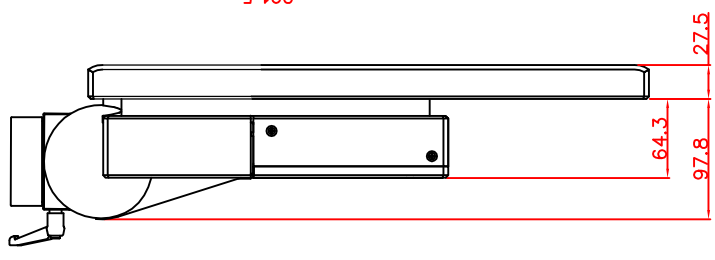

rear view

top view

left view

front view

CP7203-0011 - M162 - E169
 Ø48 mm fixingtube
 main dimensions and fixing
 points
 dimensions in mm