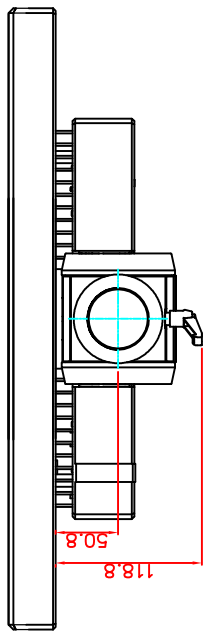

rear view

top view

left view

front view

CP7203-0011 - M162 - E169
 Ø48 mm fixingtube
 main dimensions and fixing
 points
 dimensions in mm