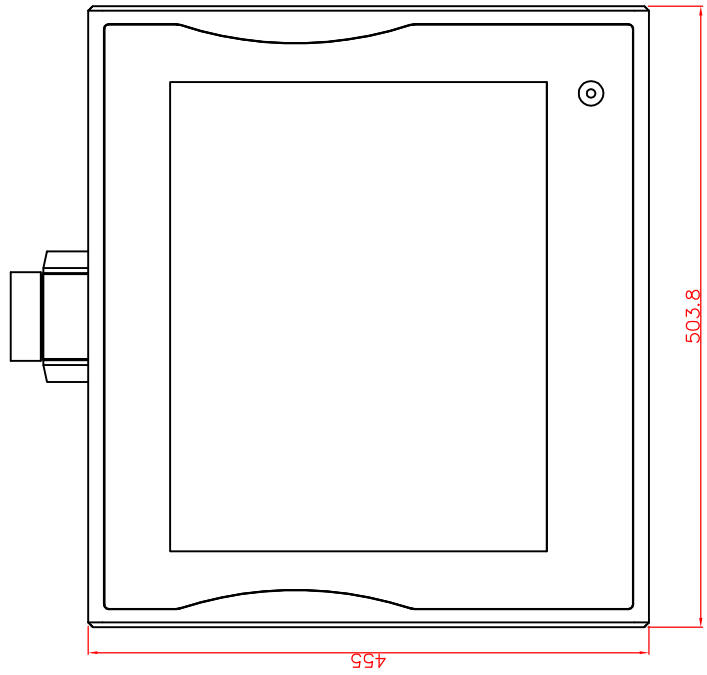

rear view

top view

left view

front view

CP7203-0011 - M162 - E169
 Ø48 mm fixingtube
 main dimensions and fixing
 points
 dimensions in mm