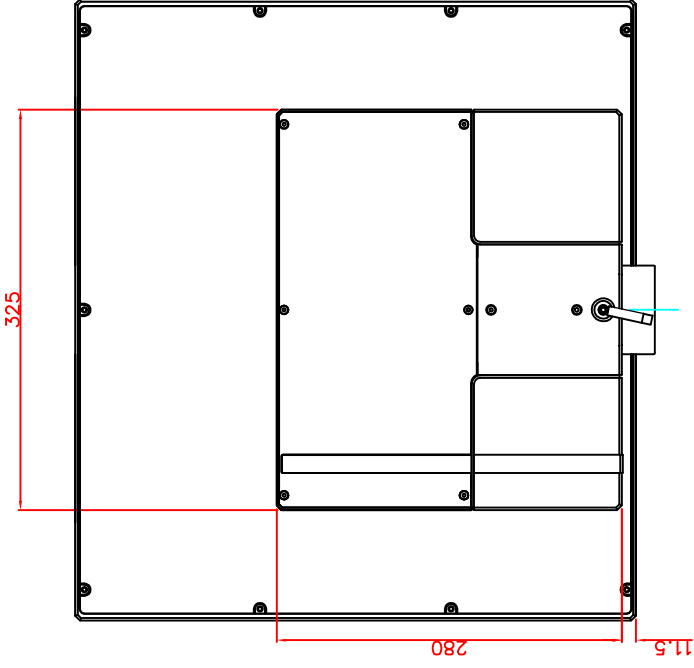

front view

left view

rear view

bottom view

CP7203-0011 - M161

Ø48 mm fixingtube

main dimensions and fixing points

dimensions in mm