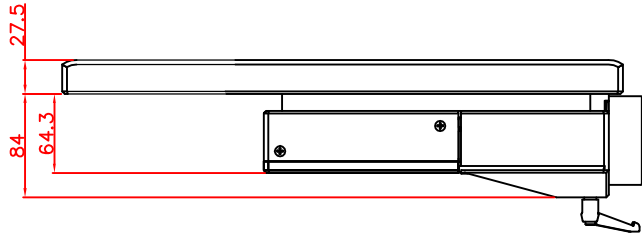

front view

left view

rear view

bottom view

CP7203-0011 - M161

Ø48 mm fixingtube

main dimensions and fixing points

dimensions in mm