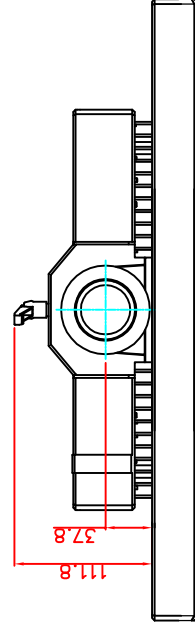

front view

left view

rear view

bottom view

CP7203-0011 - M161

Ø48 mm fixingtube

main dimensions and fixing points

dimensions in mm