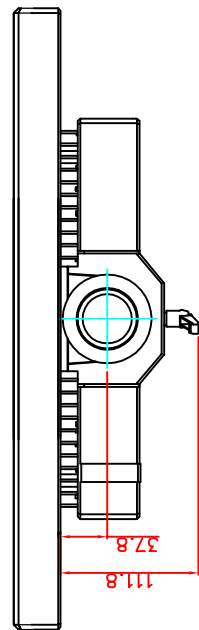

rear view

top view

left view

front view

CP7203-0010
 Ø48 mm fixingtube
 main dimensions and fixing
 points
 dimensions in mm