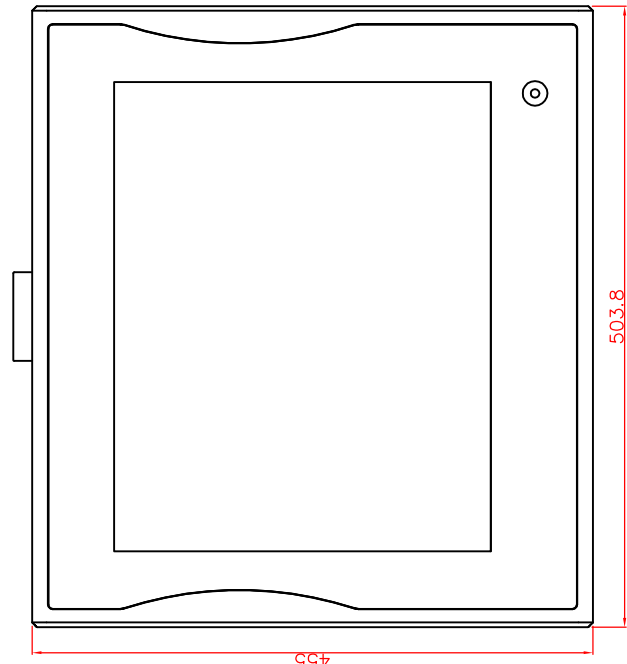

rear view

top view

left view

front view

CP7203-0010
 Ø48 mm fixingtube
 main dimensions and fixing
 points
 dimensions in mm