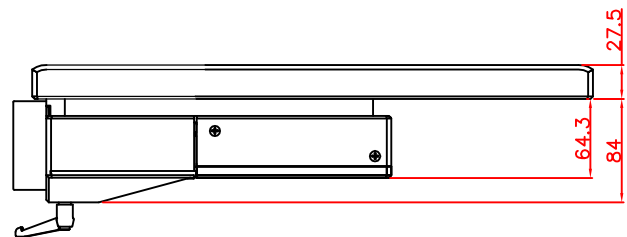

rear view

top view

left view

front view

CP7203-0010
 Ø48 mm fixingtube
 main dimensions and fixing
 points
 dimensions in mm