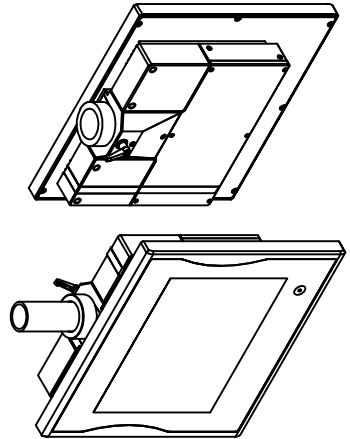

rear view

top view

left view

front view

CP7203-0010
 Ø48 mm fixingtube
 main dimensions and fixing
 points
 dimensions in mm