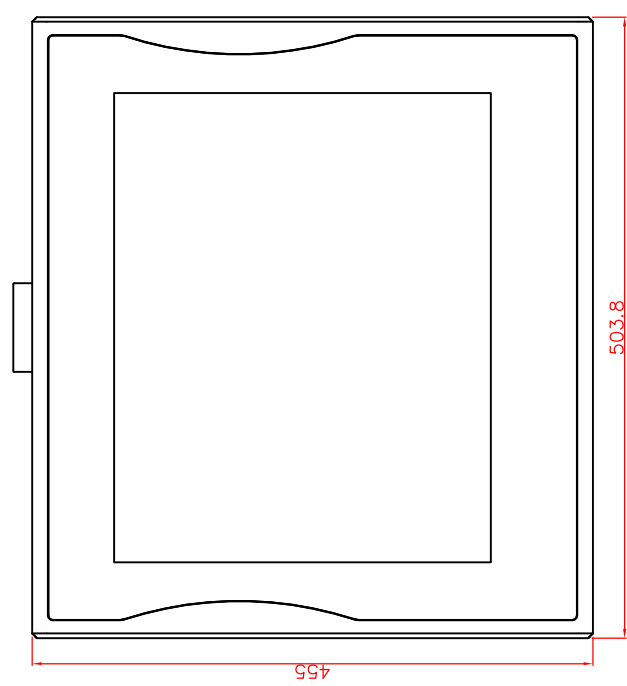

rear view

top view

left view

front view

CP7203-0001

Ø48 mm fixingtube

main dimensions and fixing points

dimensions in mm