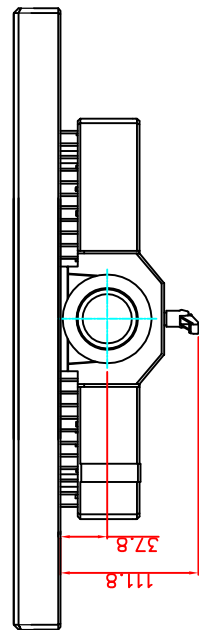

rear view

top view

left view

front view

CP7203-0001

Ø48 mm fixingtube

main dimensions and fixing points

dimensions in mm