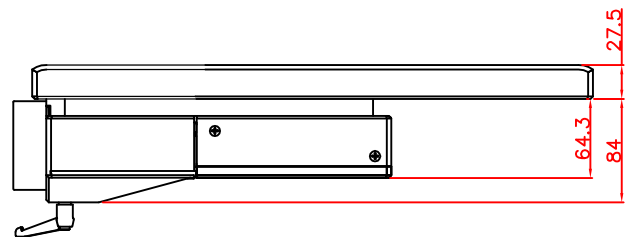

rear view

top view

left view

front view

CP7203-0001

Ø48 mm fixingtube

main dimensions and fixing points

dimensions in mm