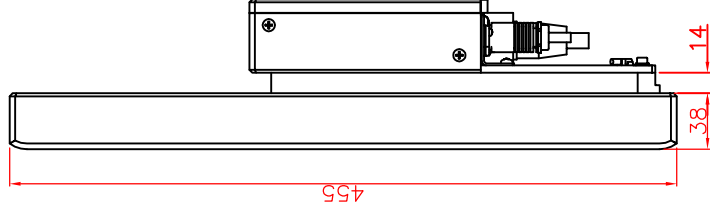

bottom view

rear view

dimensions in mm

CP7203-0001-M164

main dimensions and fixing points

dimensions in mm

right view