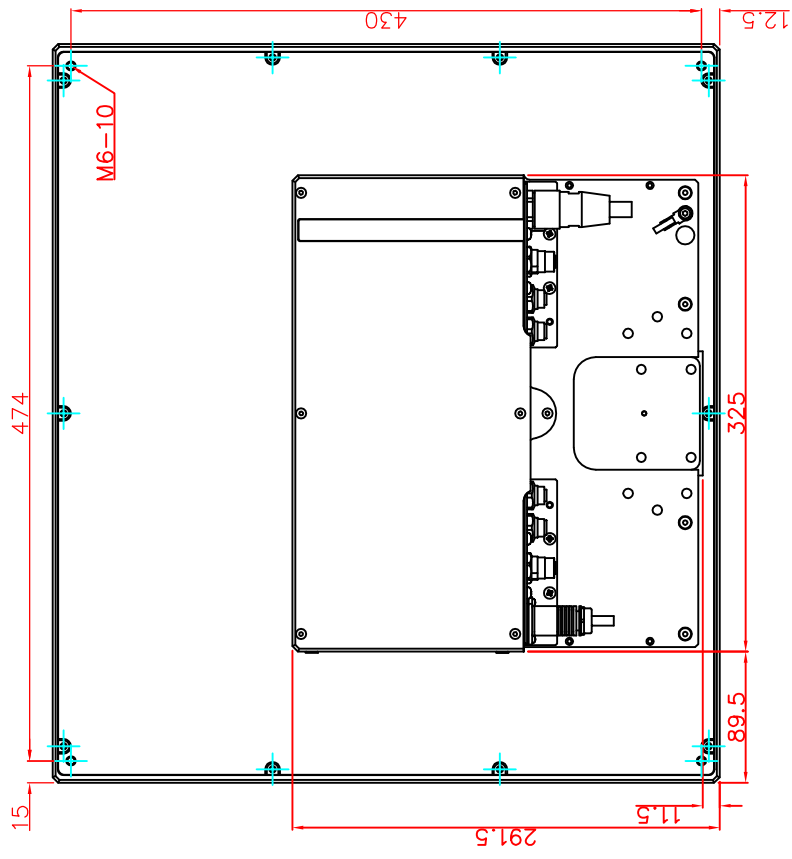

bottom view

rear view

dimensions in mm

CP7203-0001-M164

main dimensions and fixing points

dimensions in mm

right view