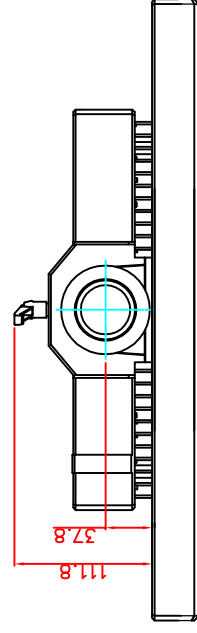

front view

left view

rear view

bottom view

CP7203-0001-M161-E169
 Ø48 mm fixingtube
 main dimensions and fixing
 points
 dimensions in mm