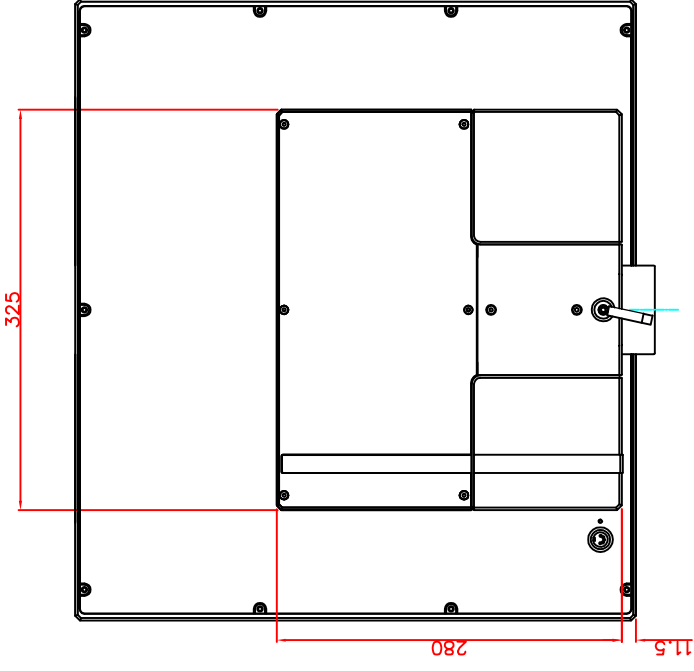

front view

left view

rear view

bottom view

CP7203-0001-M161-E169
 Ø48 mm fixingtube
 main dimensions and fixing
 points
 dimensions in mm