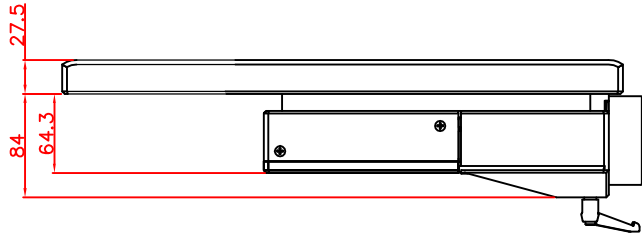

front view

left view

rear view

bottom view

CP7203-0001-M161-E169
 Ø48 mm fixingtube
 main dimensions and fixing
 points
 dimensions in mm