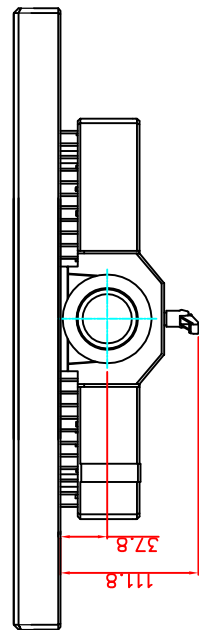

rear view

top view

left view

front view

CP7203-0000-E169
 Ø48 mm fixingtube
 main dimensions and fixing
 points
 dimensions in mm