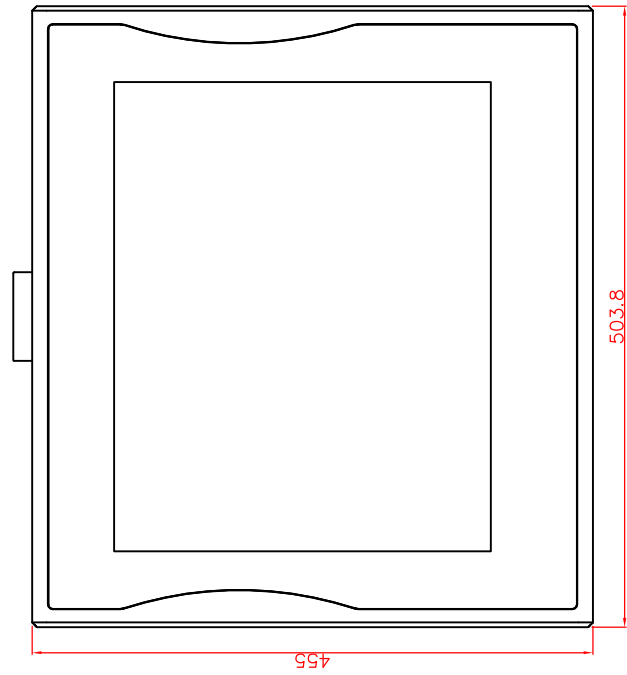

rear view

top view

left view

front view

CP7203-0000-E169
 Ø48 mm fixingtube
 main dimensions and fixing
 points
 dimensions in mm