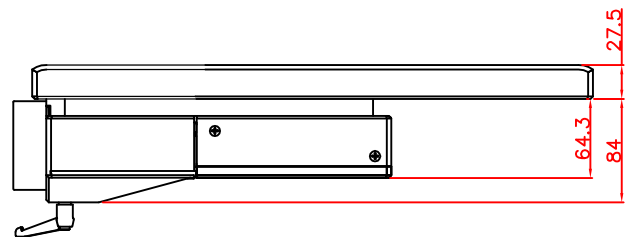

rear view

top view

left view

front view

CP7203-0000-E169
 Ø48 mm fixingtube
 main dimensions and fixing
 points
 dimensions in mm