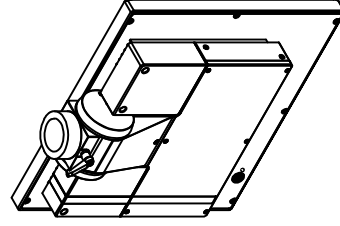

front view

left view

rear view

CP7202-0011-M162-E169

Ø48 mm fixingtube

main dimensions and fixing points

dimensions in mm

top view