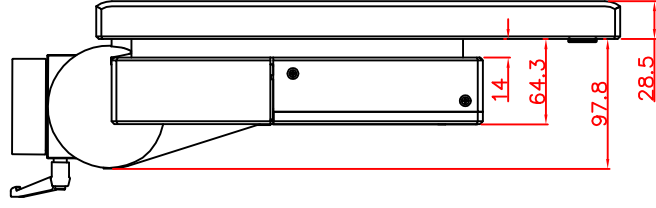

front view

left view

rear view

CP7202-0011-M162-E169

Ø48 mm fixingtube

main dimensions and fixing points

dimensions in mm

top view