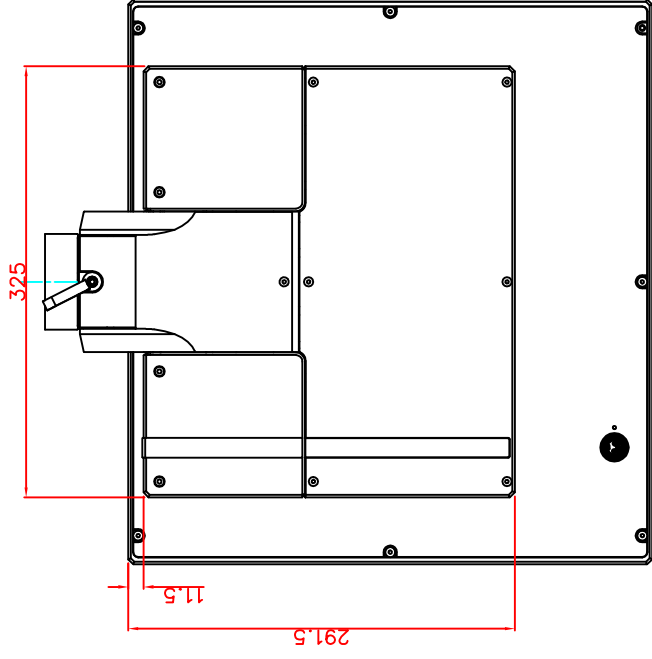

front view

left view

rear view

CP7202-0011-M162-E169

Ø48 mm fixingtube

main dimensions and fixing points

dimensions in mm

top view