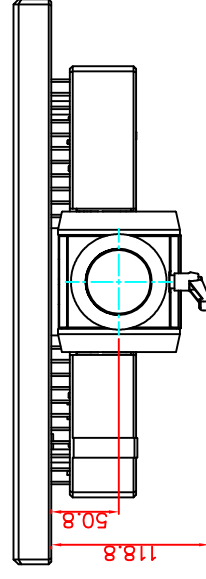

front view

left view

rear view

CP7202-0011-M162-E169

Ø48 mm fixingtube

main dimensions and fixing points

dimensions in mm

top view