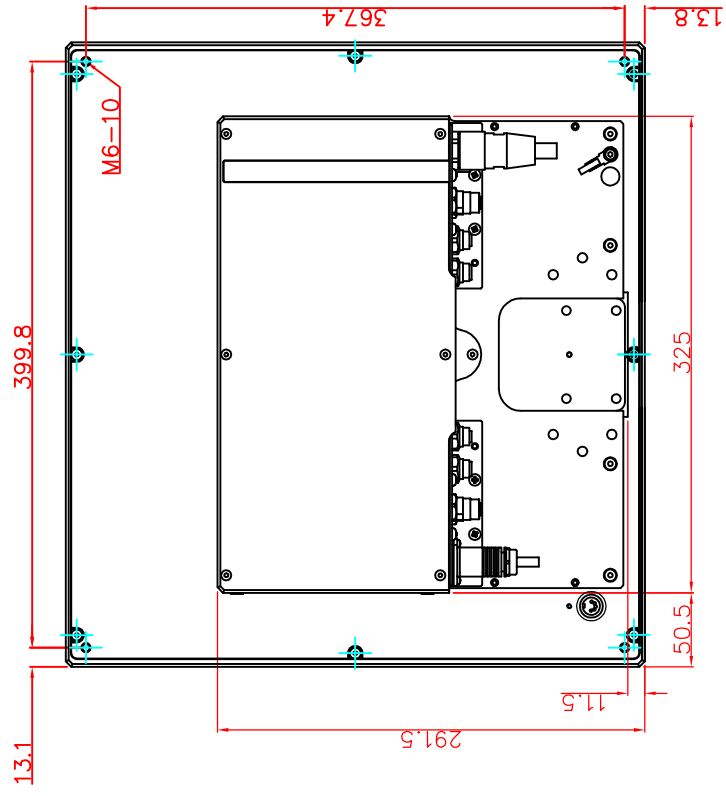

bottom view

CP7202-0010-M164-E169

main dimensions and fixing points

dimensions in mm

rear view

right view

dimensions in mm