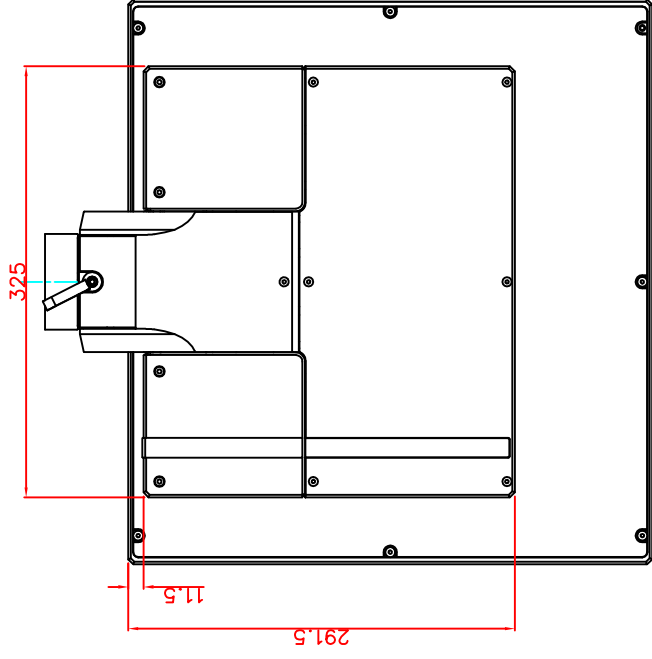

front view

left view

rear view

CP7202-0010-M162

Ø48 mm fixingtube

main dimensions and fixing points

dimensions in mm

top view