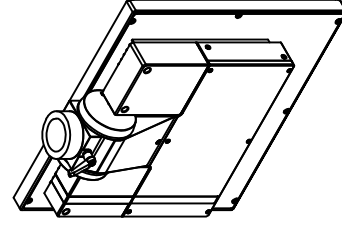

front view

left view

rear view

CP7202-0010-M162

Ø48 mm fixingtube

main dimensions and fixing points

dimensions in mm

top view