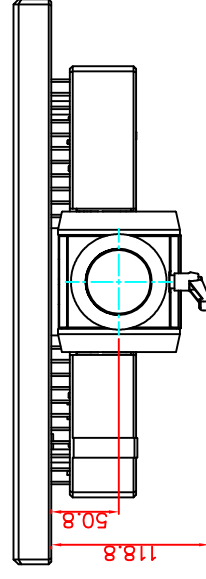

front view

left view

rear view

CP7202-0010-M162

Ø48 mm fixingtube

main dimensions and fixing points

dimensions in mm

top view