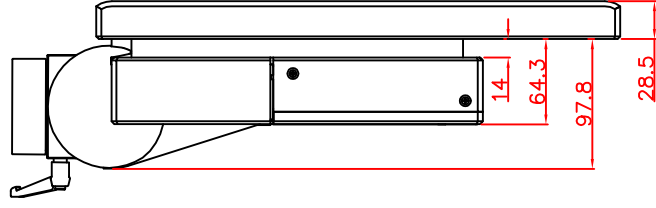

front view

left view

rear view

CP7202-0010-M162

Ø48 mm fixingtube

main dimensions and fixing points

dimensions in mm

top view