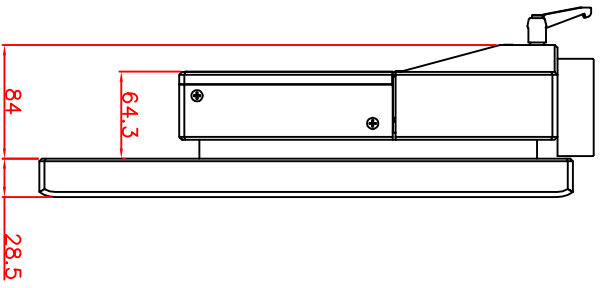

front view

left view

rear view

top view

CP7202-0001

Ø48 mm fixingtube

main dimensions and fixing
points

dimensions in mm