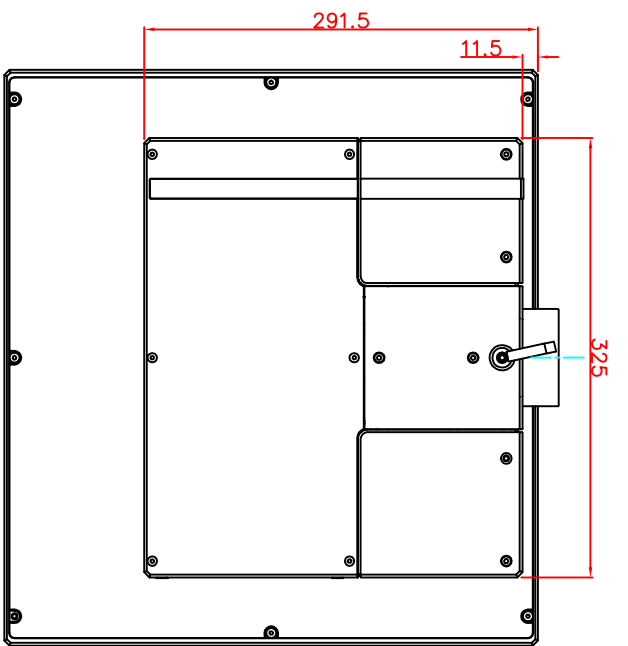

front view

left view

rear view

top view

CP7202-0001

Ø48 mm fixingtube

main dimensions and fixing
points

dimensions in mm