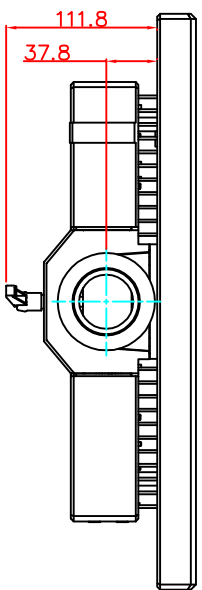

front view

left view

rear view

top view

CP7202-0001

Ø48 mm fixingtube

main dimensions and fixing
points

dimensions in mm