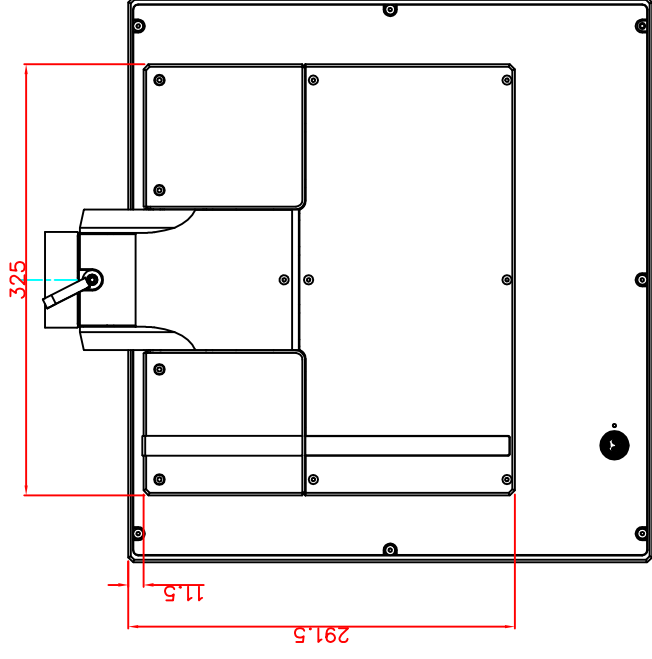

front view

left view

rear view

CP7202-0001-M162-E169

Ø48 mm fixingtube

main dimensions and fixing points

dimensions in mm

top view