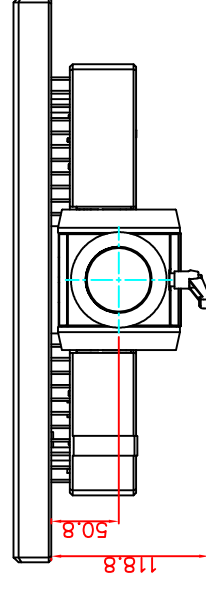

front view

left view

rear view

CP7202-0001-M162-E169

Ø48 mm fixingtube

main dimensions and fixing points

dimensions in mm

top view