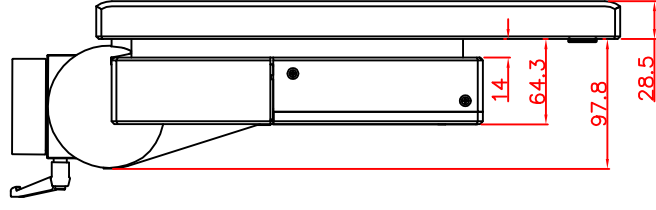

front view

left view

rear view

CP7202-0001-M162-E169

Ø48 mm fixingtube

main dimensions and fixing points

dimensions in mm

top view