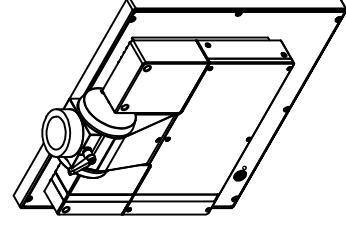

front view

left view

rear view

CP7202-0001-M162-E169

Ø48 mm fixingtube

main dimensions and fixing points

dimensions in mm

top view