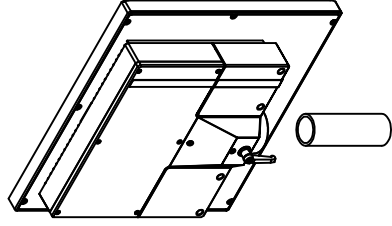

CP7202-0001-M161

Ø48 mm fixingtube

main dimensions and fixing
points

dimensions in mm

bottom view

front view

left view

rear view