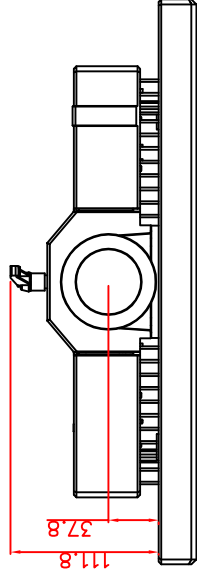

CP7202-0001-M161

Ø48 mm fixingtube

main dimensions and fixing
points

dimensions in mm

bottom view

front view

left view

rear view