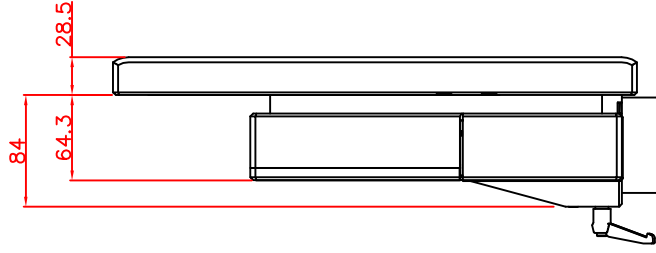

CP7202-0001-M161

Ø48 mm fixingtube

main dimensions and fixing
points

dimensions in mm

bottom view

front view

left view

rear view