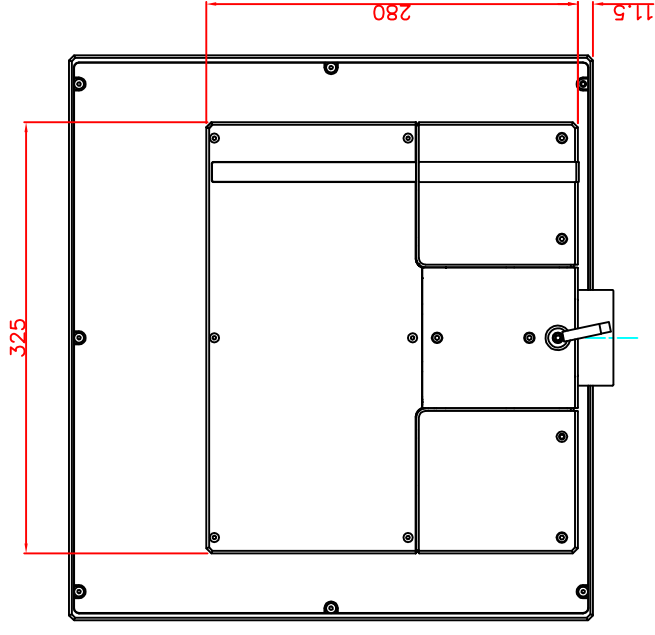

CP7202-0001-M161

Ø48 mm fixingtube

main dimensions and fixing
points

dimensions in mm

bottom view

front view

left view

rear view