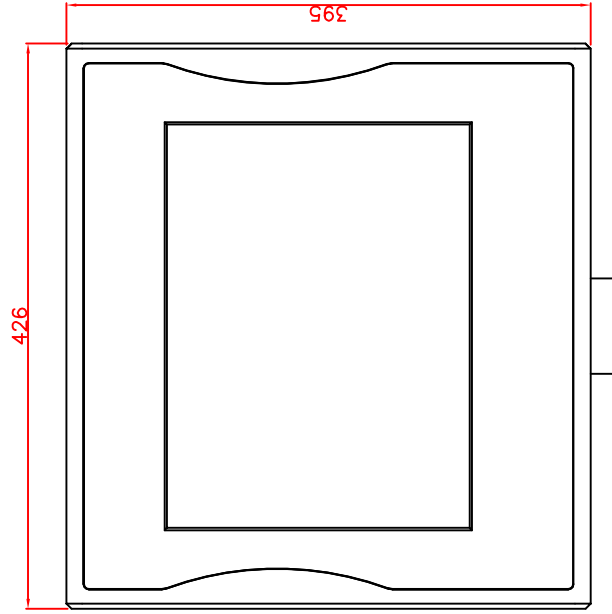

CP7202-0001-M161

Ø48 mm fixingtube

main dimensions and fixing
points

dimensions in mm

bottom view

front view

left view

rear view