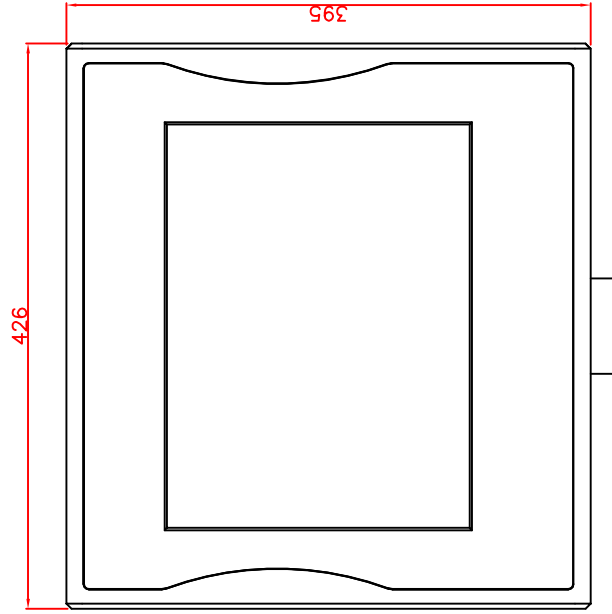

CP7202-0001-M161-E169

Ø48 mm fixingtube

main dimensions and fixing
points

dimensions in mm

bottom view

front view

left view

rear view