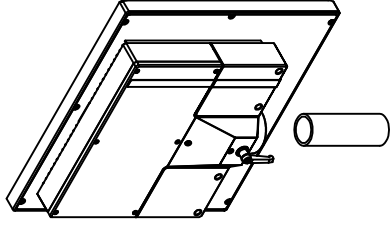

CP7202-0001-M161-E169

Ø48 mm fixingtube

main dimensions and fixing
points

dimensions in mm

bottom view

front view

left view

rear view