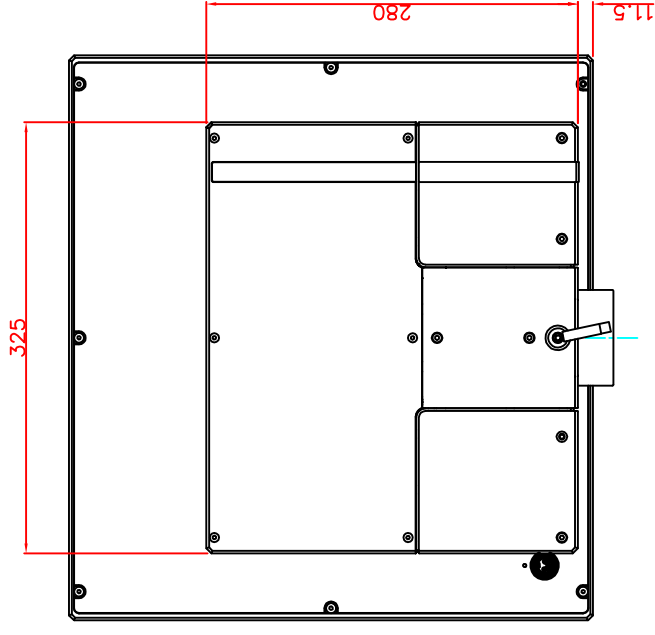

CP7202-0001-M161-E169

Ø48 mm fixingtube

main dimensions and fixing
points

dimensions in mm

bottom view

front view

left view

rear view