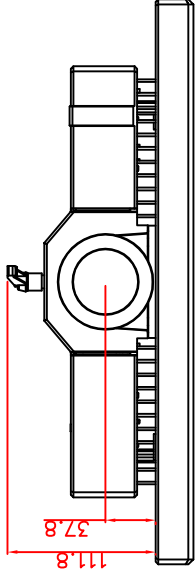

CP7202-0001-M161-E169

Ø48 mm fixingtube

main dimensions and fixing
points

dimensions in mm

bottom view

front view

left view

rear view