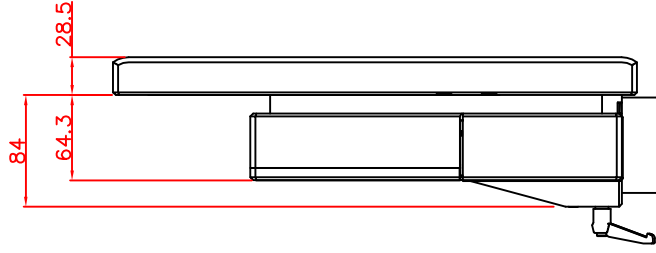

CP7202-0001-M161-E169

Ø48 mm fixingtube

main dimensions and fixing
points

dimensions in mm

bottom view

front view

left view

rear view