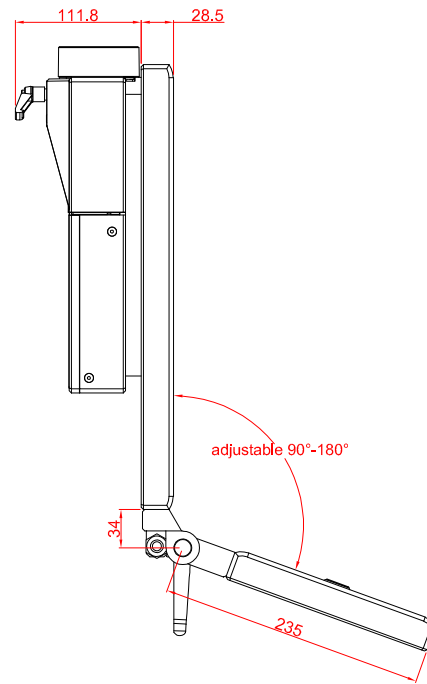

front view

side view

rear view

top view

CP7202-M310-KT7100

Ø48mm fixingtube

main dimensions and
fixing points

dimensions in mm