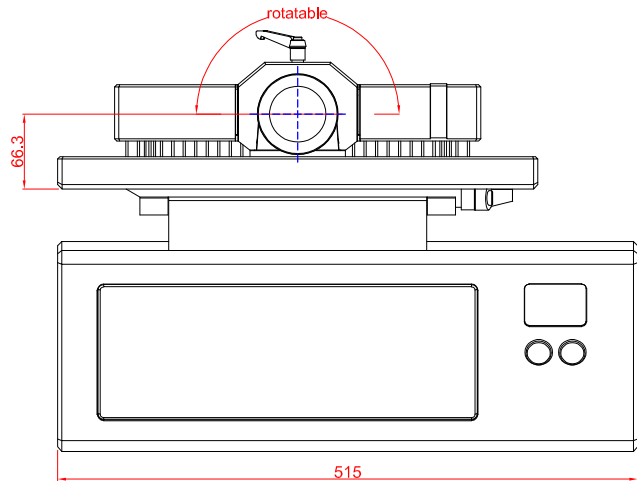

front view

side view

rear view

top view

CP7202-M310-KT7100

Ø48mm fixingtube

main dimensions and
fixing points

dimensions in mm