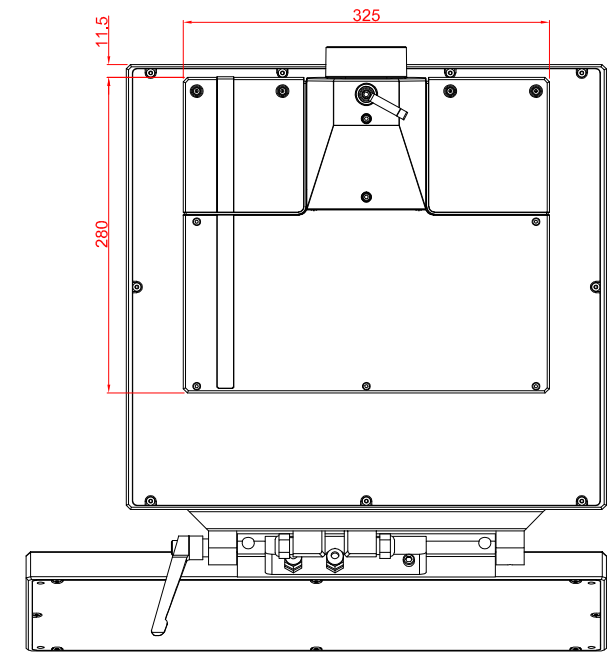

front view

side view

rear view

top view

CP7202-M310-KT7100

Ø48mm fixingtube

main dimensions and
fixing points

dimensions in mm