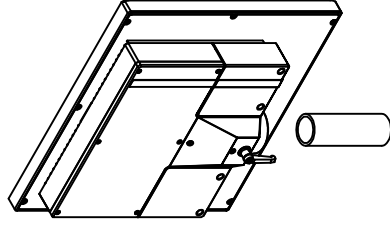

CP7202-0000-M161

Ø48 mm fixingtube

main dimensions and fixing
points

dimensions in mm

bottom view

front view

left view

rear view