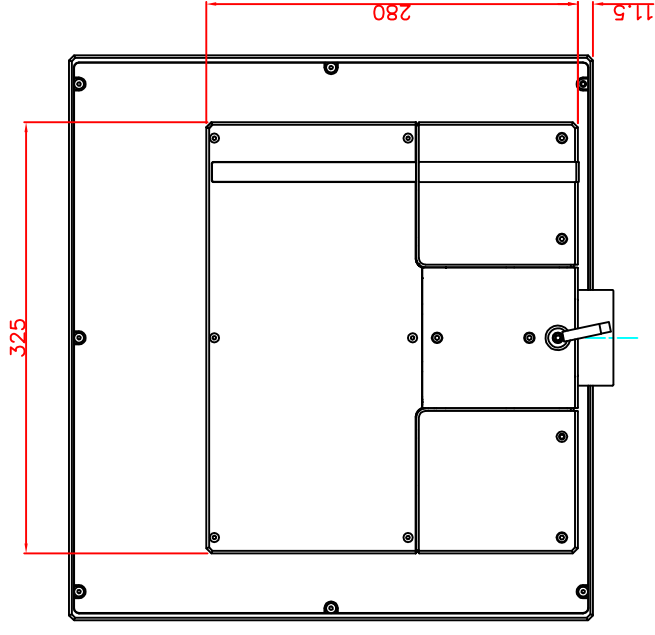

CP7202-0000-M161

Ø48 mm fixingtube

main dimensions and fixing
points

dimensions in mm

bottom view

front view

left view

rear view