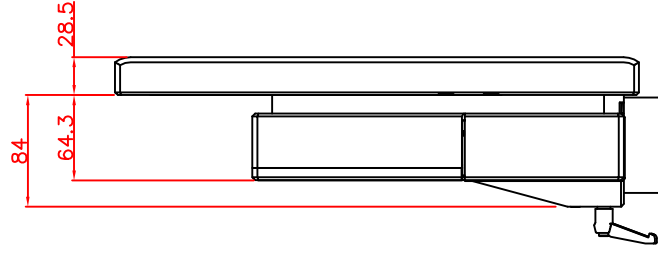

CP7202-0000-M161

Ø48 mm fixingtube

main dimensions and fixing
points

dimensions in mm

bottom view

front view

left view

rear view