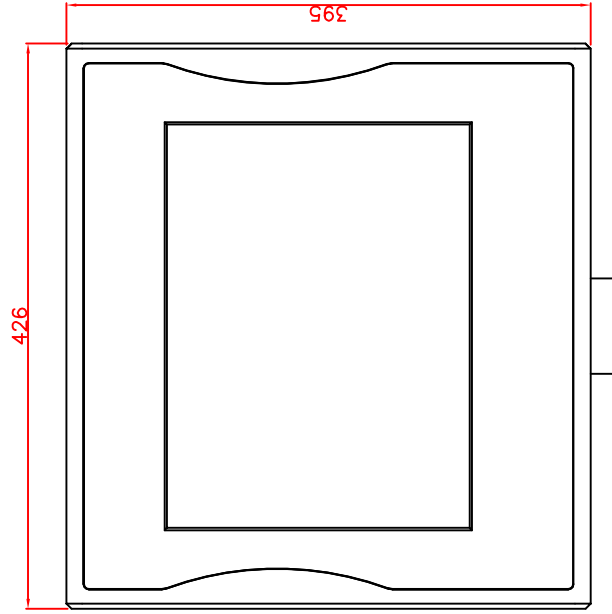

CP7202-0000-M161

Ø48 mm fixingtube

main dimensions and fixing
points

dimensions in mm

bottom view

front view

left view

rear view