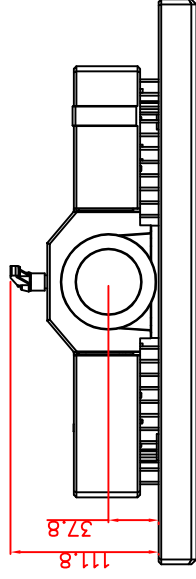

CP7202-0000-M161

Ø48 mm fixingtube

main dimensions and fixing
points

dimensions in mm

bottom view

front view

left view

rear view