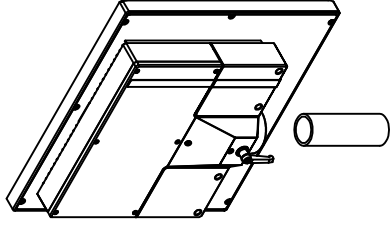

CP7202-0000-M161-E169

Ø48 mm fixingtube

main dimensions and fixing  
points

dimensions in mm

bottom view

front view

left view

rear view