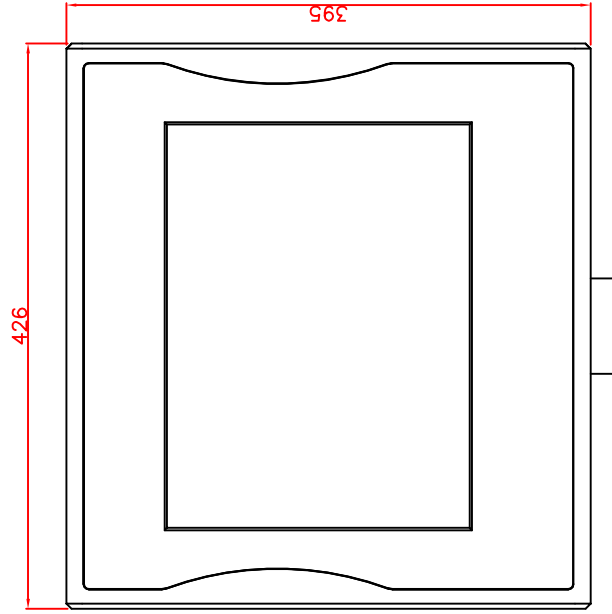

CP7202-0000-M161-E169

Ø48 mm fixingtube

main dimensions and fixing  
points

dimensions in mm

bottom view

front view

left view

rear view