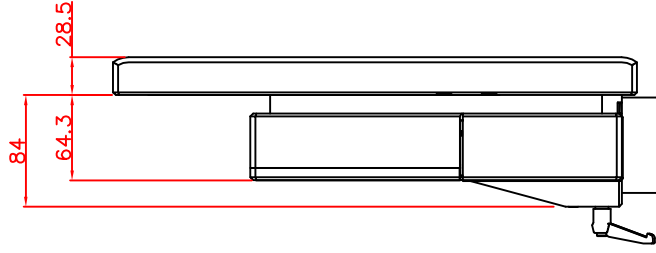

CP7202-0000-M161-E169

Ø48 mm fixingtube

main dimensions and fixing  
points

dimensions in mm

bottom view

front view

left view

rear view