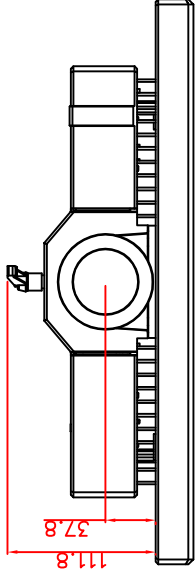

CP7202-0000-M161-E169

Ø48 mm fixingtube

main dimensions and fixing  
points

dimensions in mm

bottom view

front view

left view

rear view