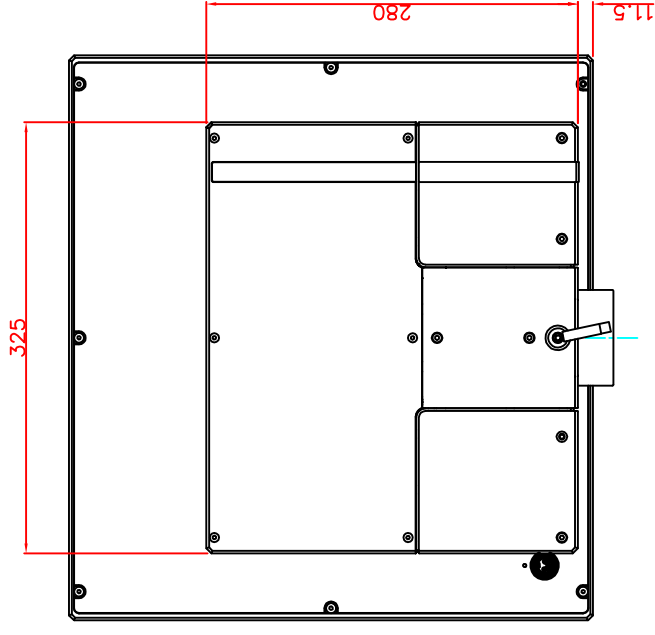

CP7202-0000-M161-E169

Ø48 mm fixingtube

main dimensions and fixing  
points

dimensions in mm

bottom view

front view

left view

rear view