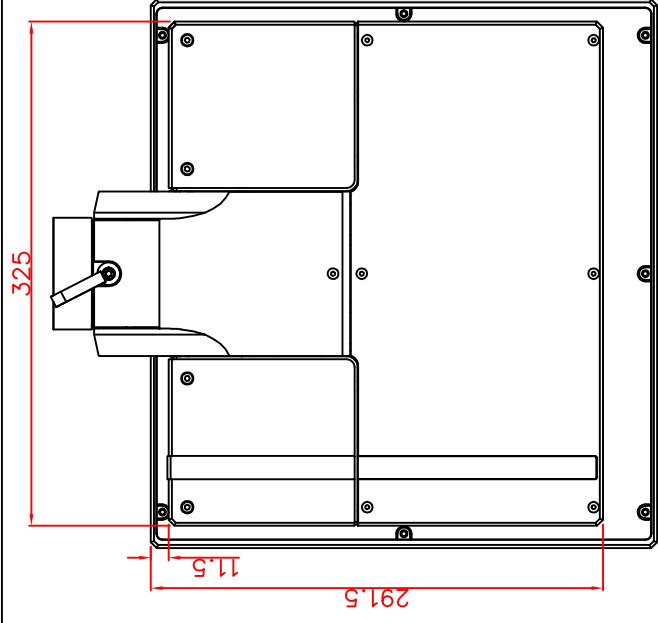

front view

left view

rear view

top view

CP7201-0000-M162

Ø48 mm fixingtube

main dimensions and fixing points

dimensions in mm