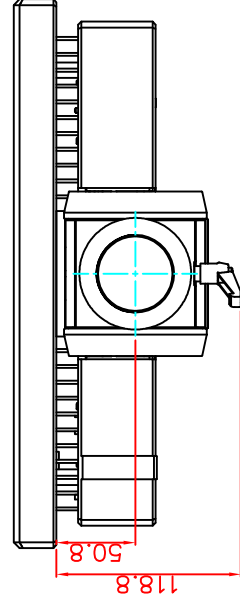

front view

left view

rear view

top view

CP7201-0000-M162

Ø48 mm fixingtube

main dimensions and fixing points

dimensions in mm