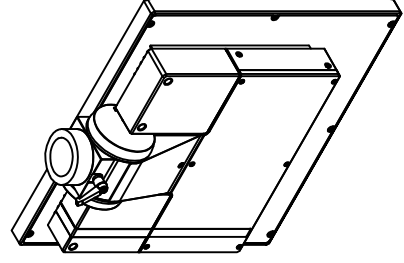

front view

left view

rear view

top view

CP7201-0000-M162

Ø48 mm fixingtube

main dimensions and fixing points

dimensions in mm