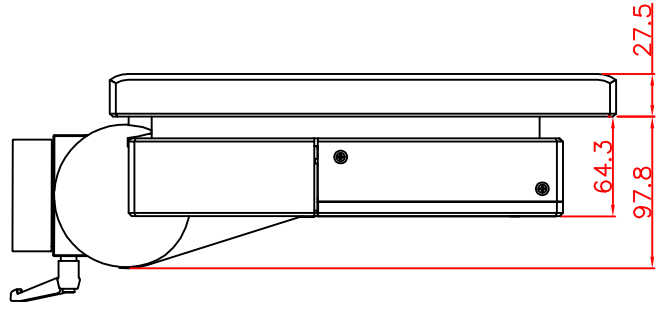

front view

left view

rear view

top view

CP7201-0000-M162

Ø48 mm fixingtube

main dimensions and fixing points

dimensions in mm