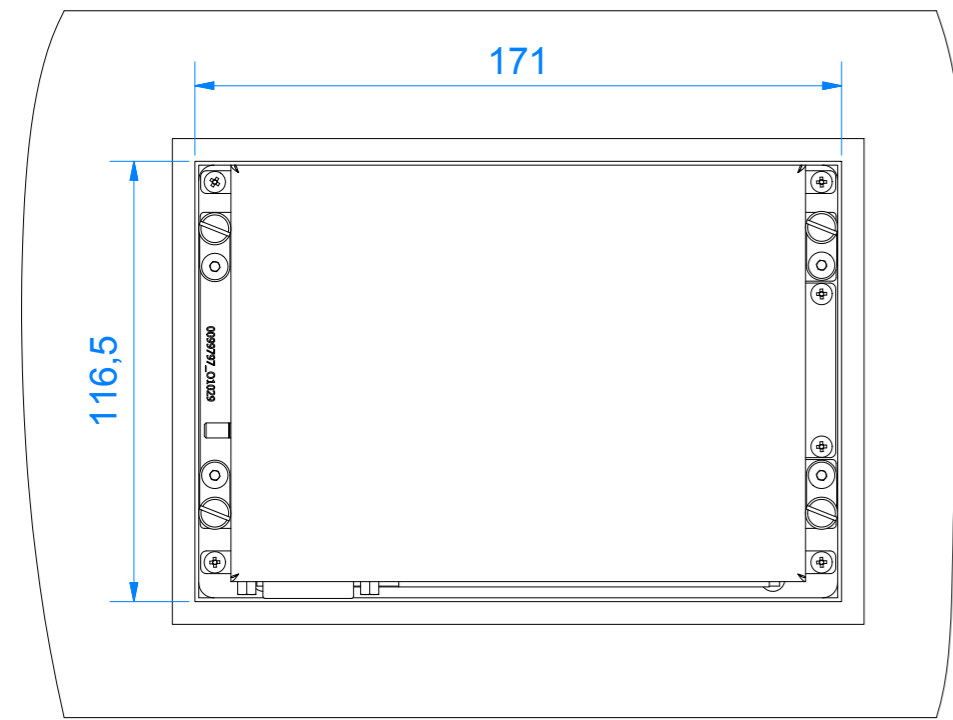

CP6707-0001
main dimensions in mm M 1:2

bottom view

rear view with
install measure

front view

left view

rear view