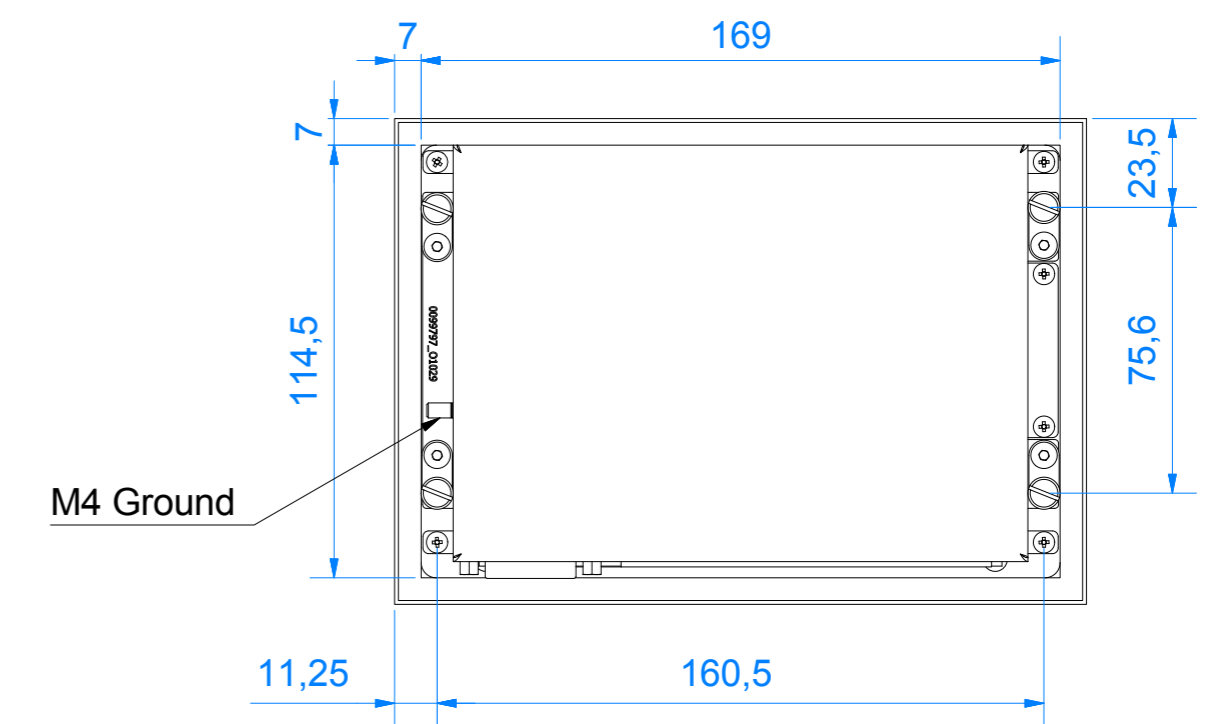

CP6707-0001
main dimensions in mm M 1:2

bottom view

rear view with
install measure

front view

left view

rear view