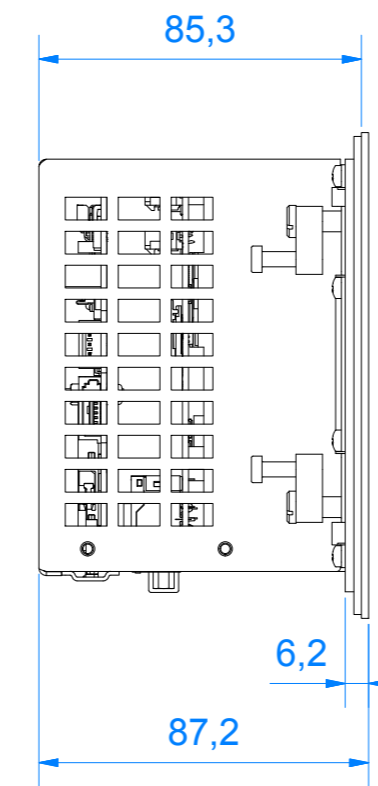

CP6707-0001
main dimensions in mm M 1:2

bottom view

rear view with
install measure

front view

left view

rear view