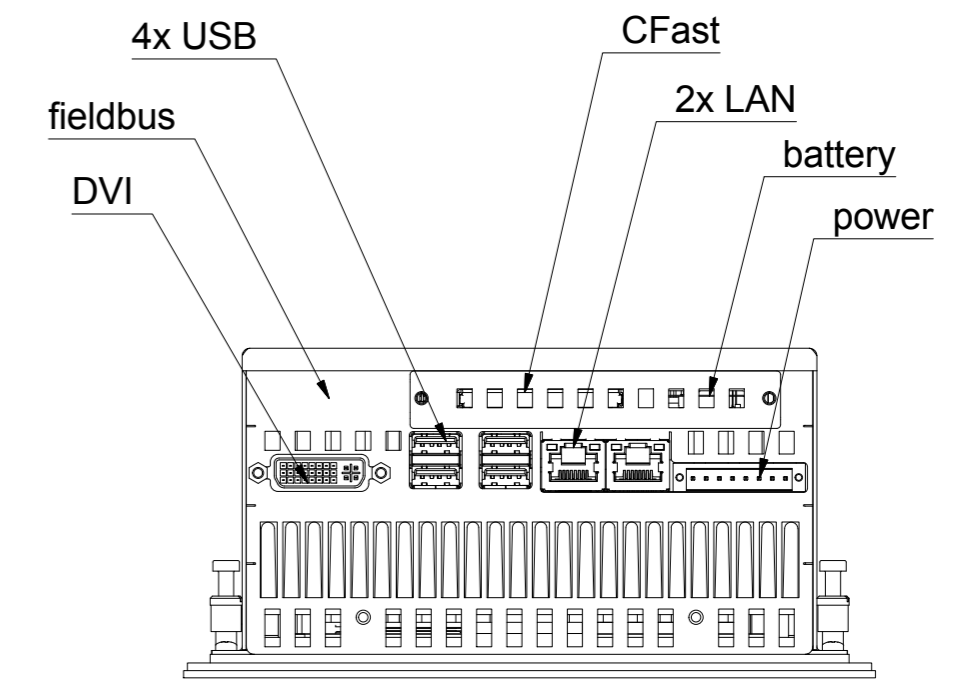

CP6707-0001
main dimensions in mm M 1:2

bottom view

rear view with
install measure

front view

left view

rear view