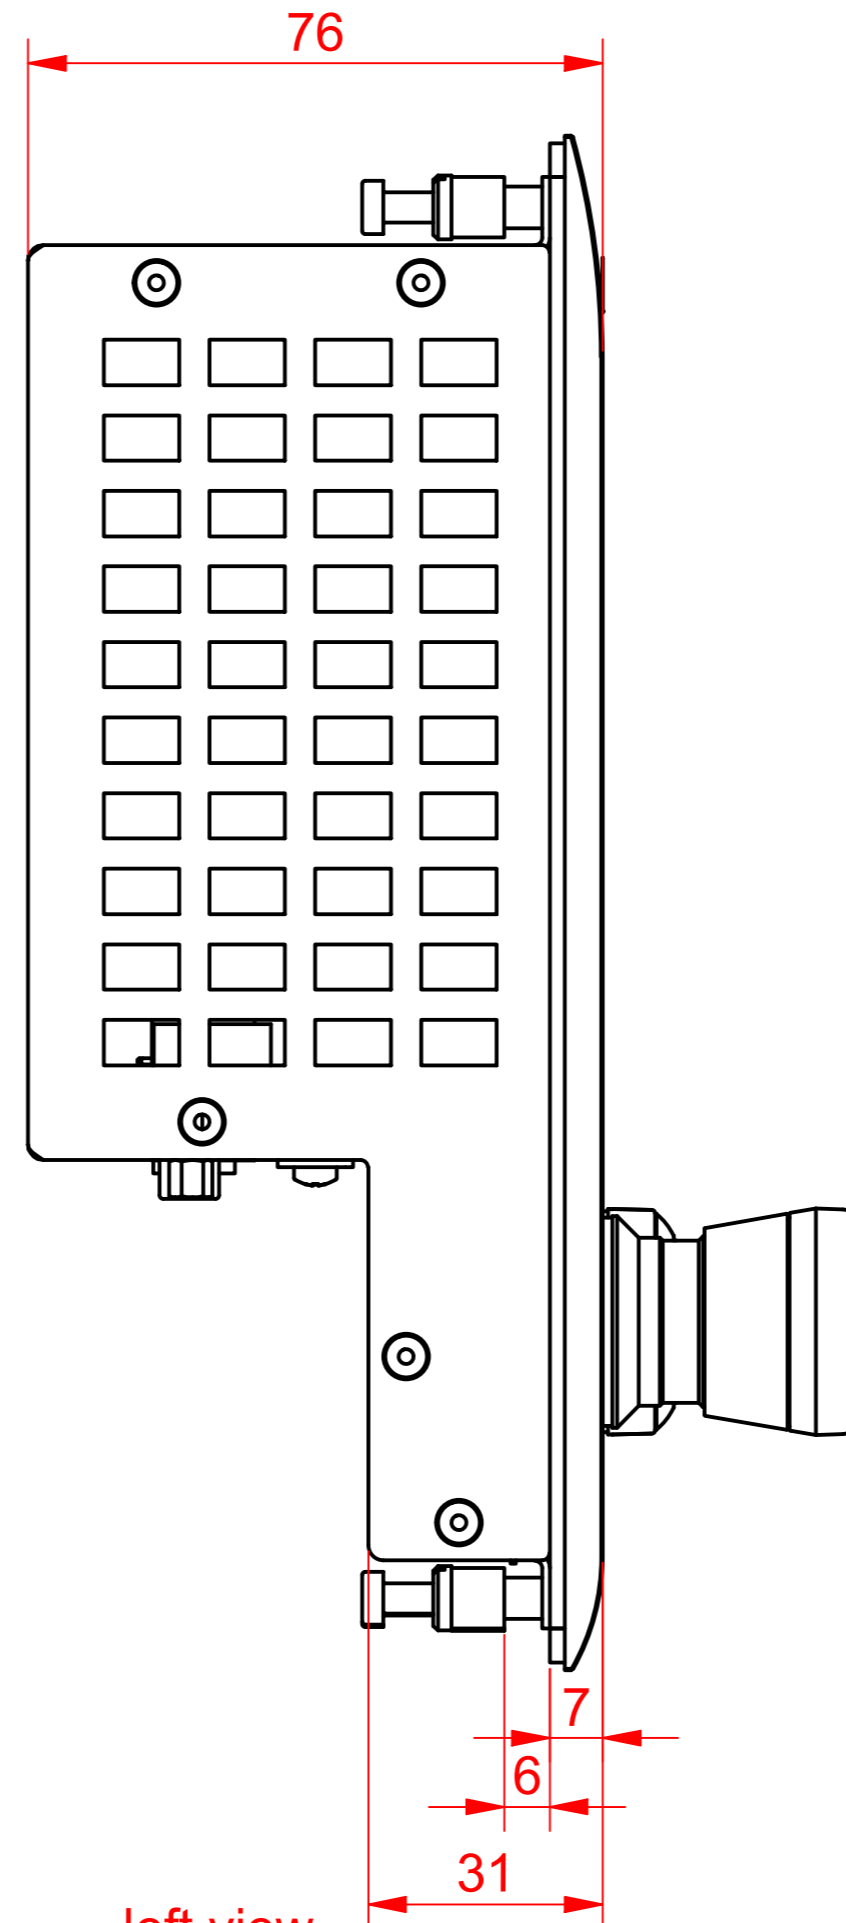

CP6706-0001 with TEW
main dimensions

front view

left view

rear view with install measure