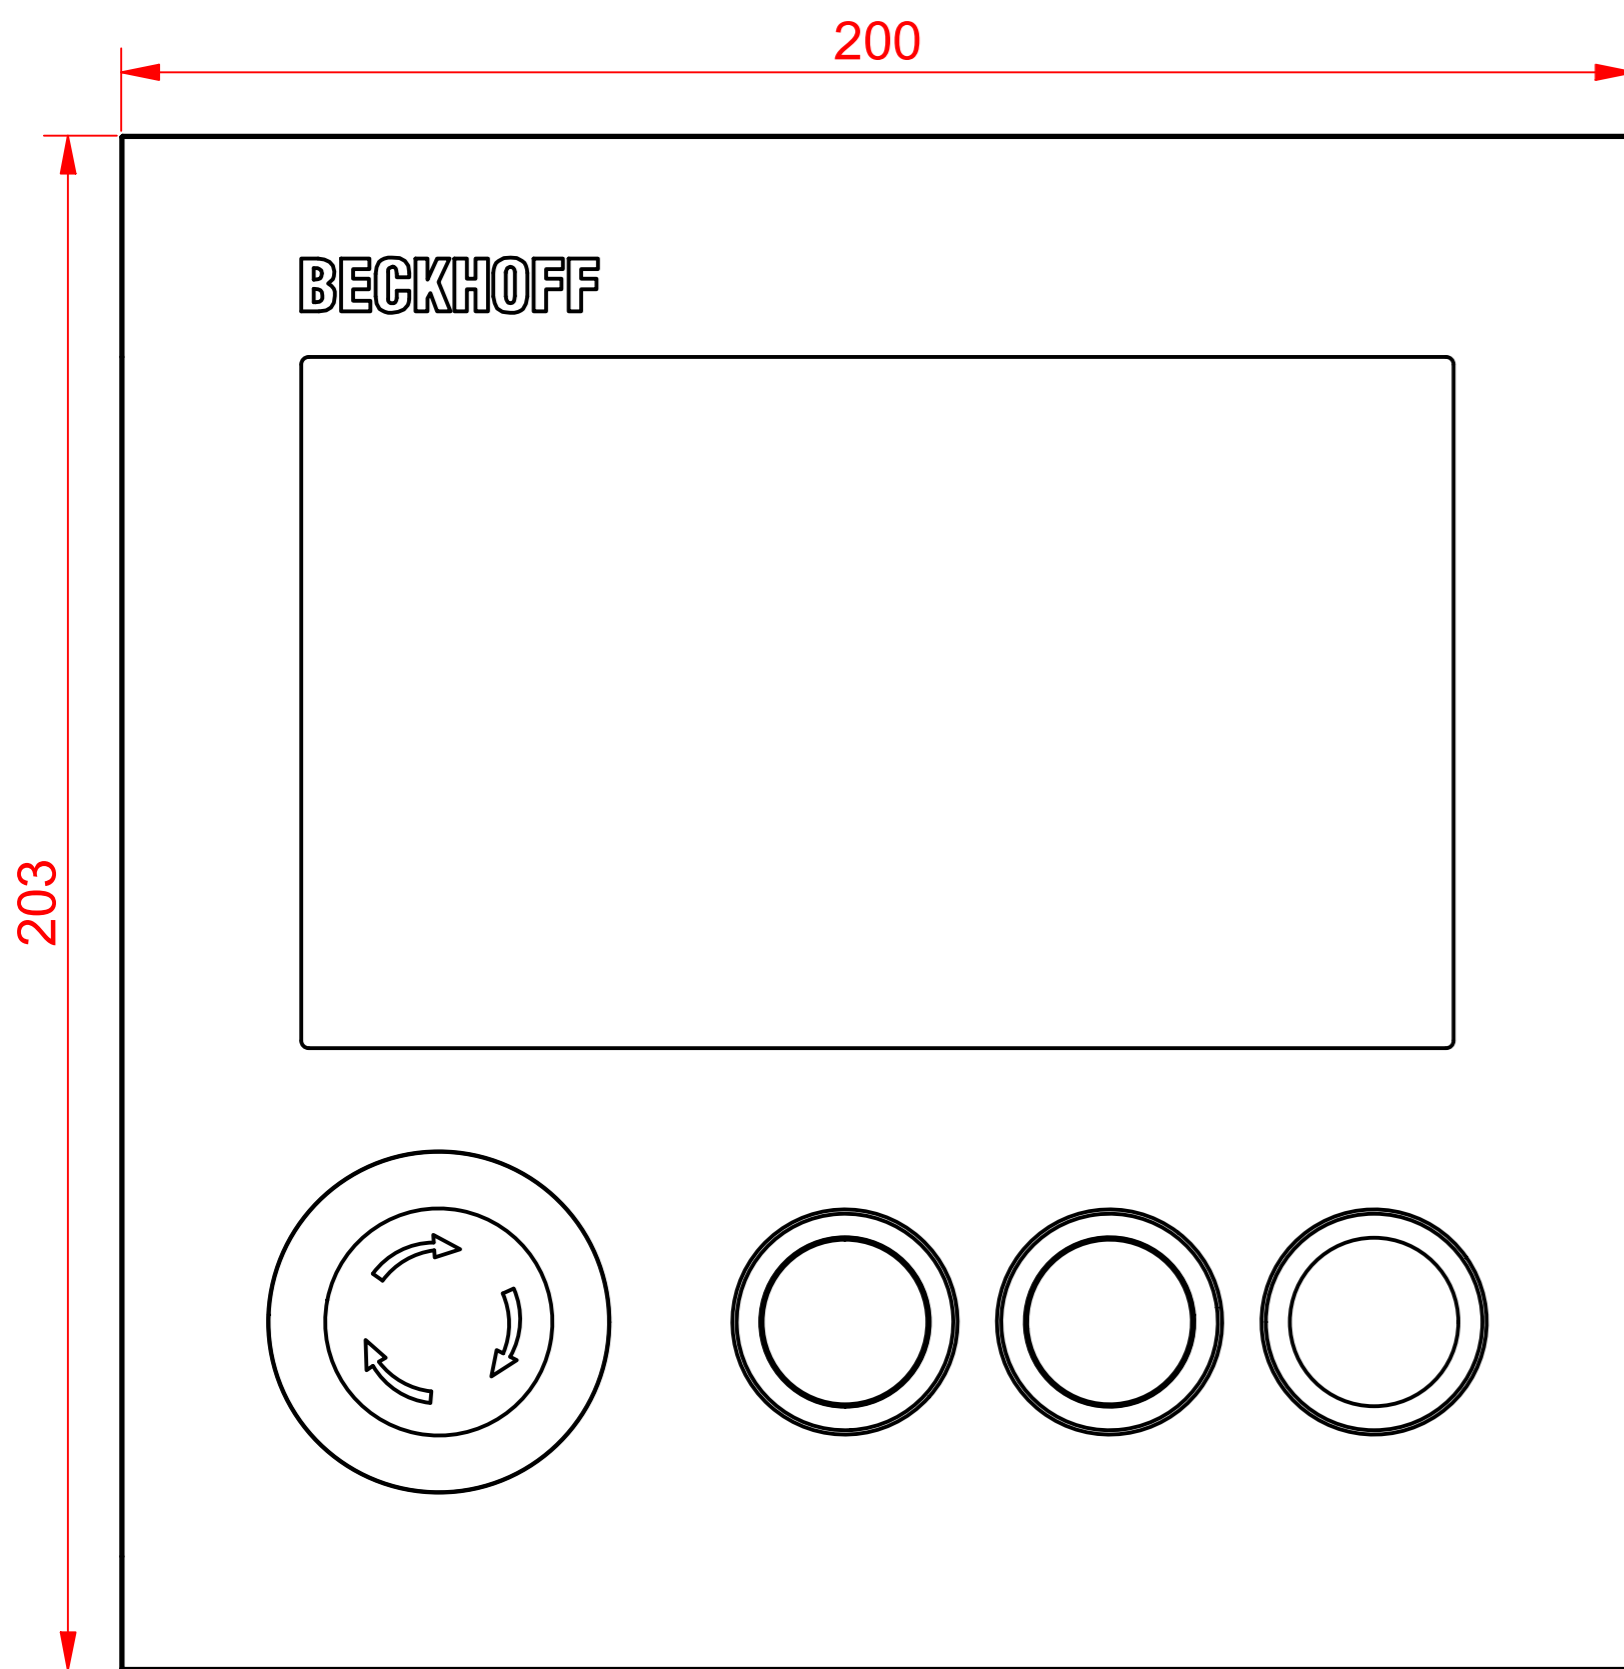

CP6706-0001 with TEW
main dimensions

front view

left view

rear view with install measure