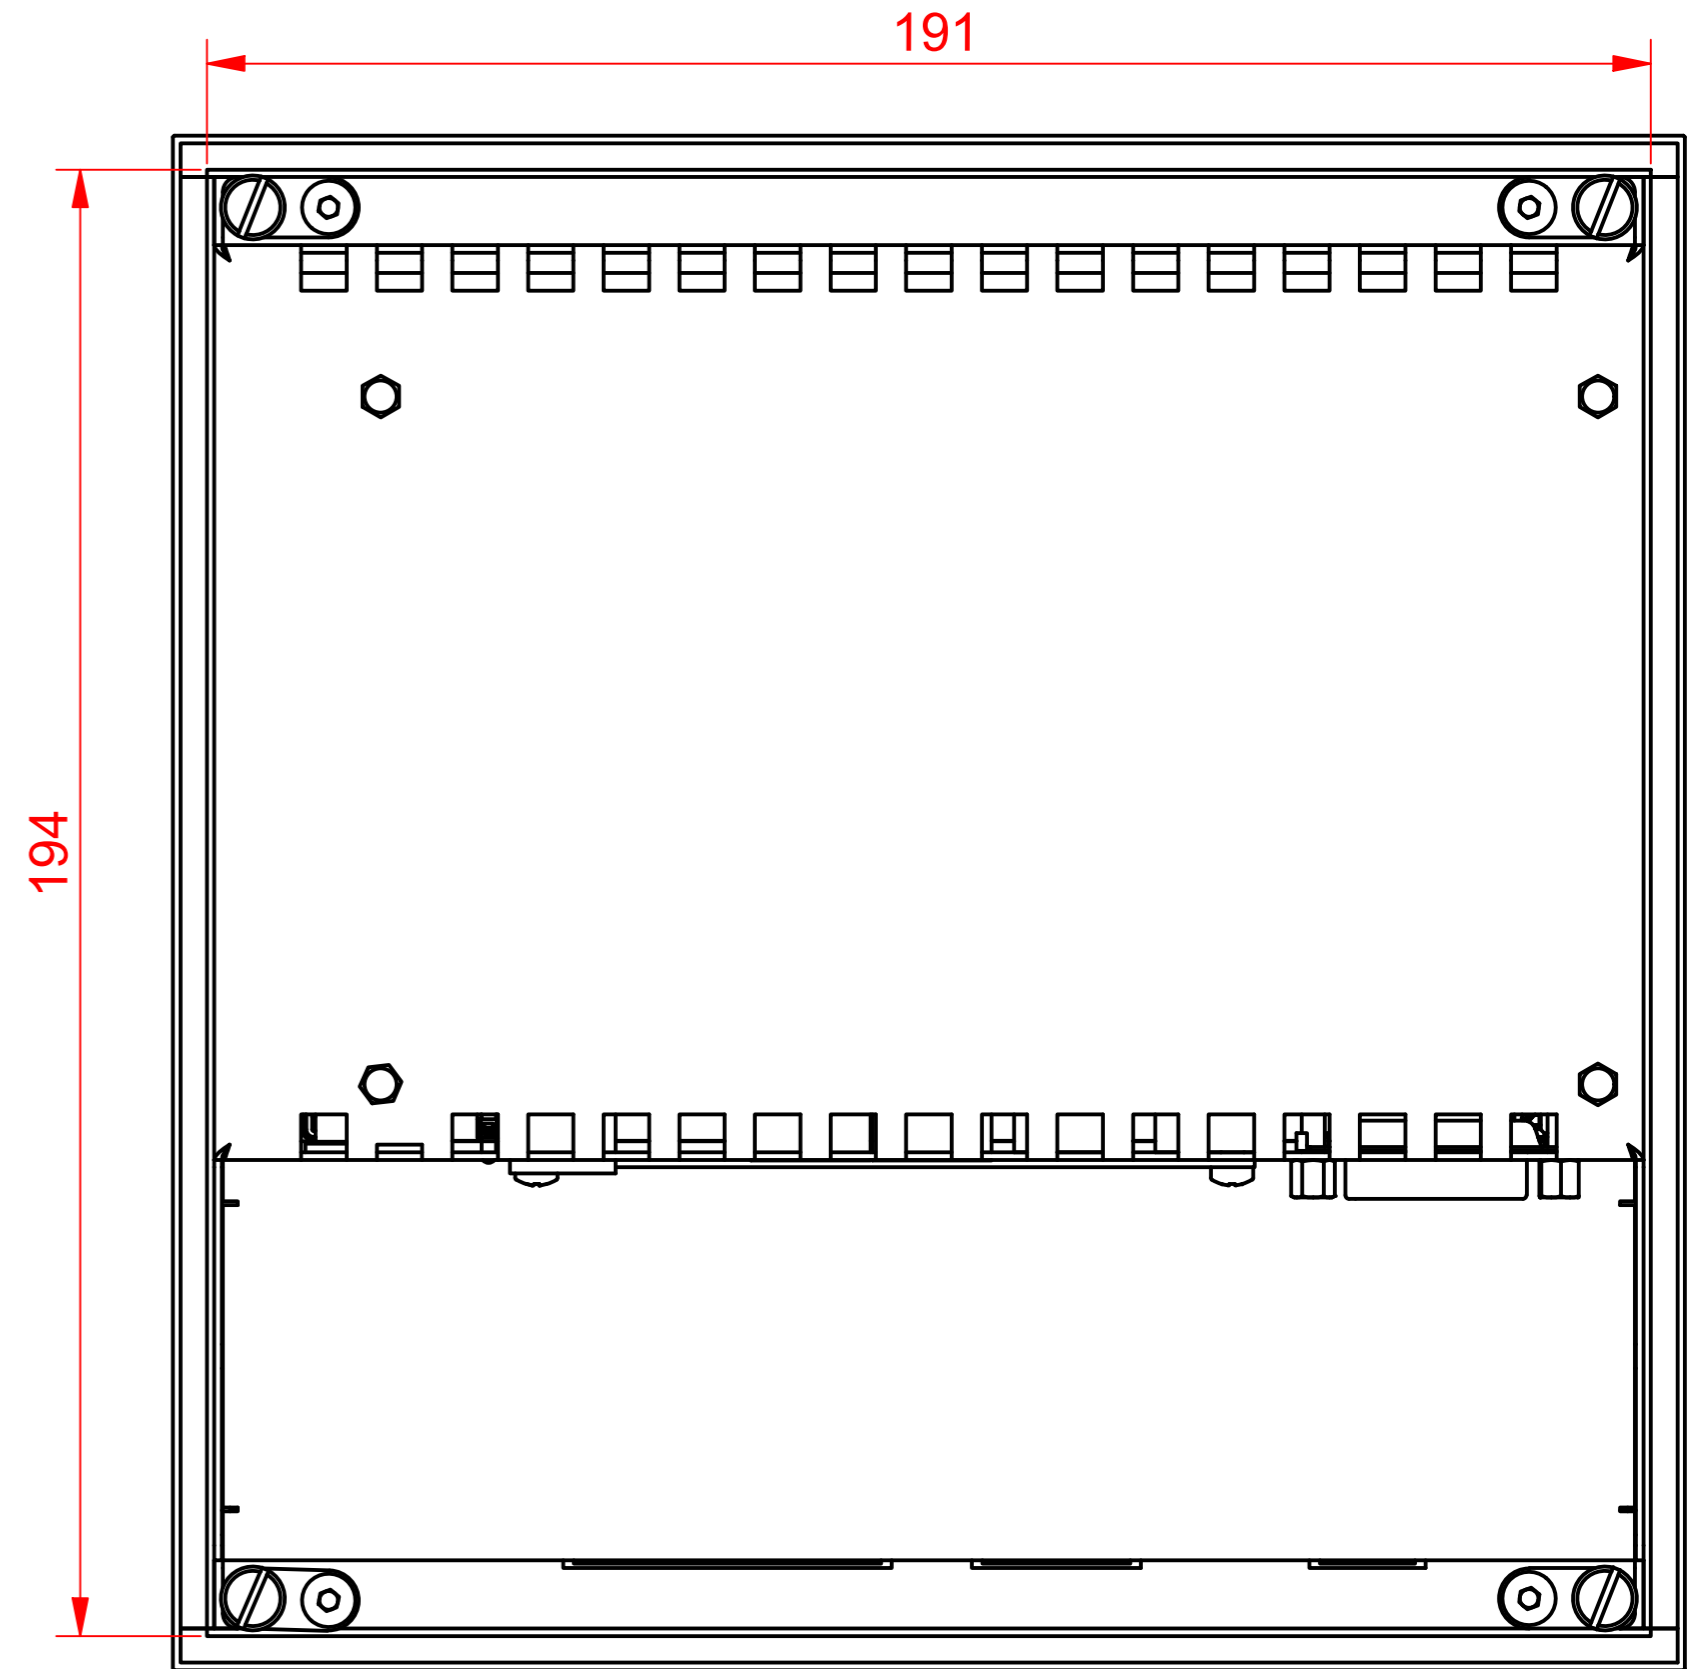

CP6706-0001 with TEW
main dimensions

front view

left view

rear view with install measure