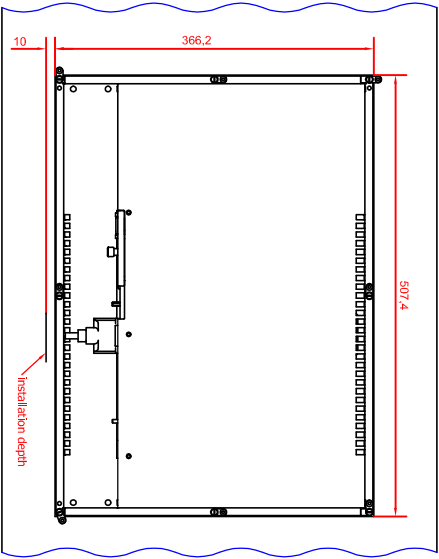

bottom view

CP6622-0001  
 main dimensions  
 dimensions in mm

rear view  
 with  
 install  
 measure

rear view

right view

front view