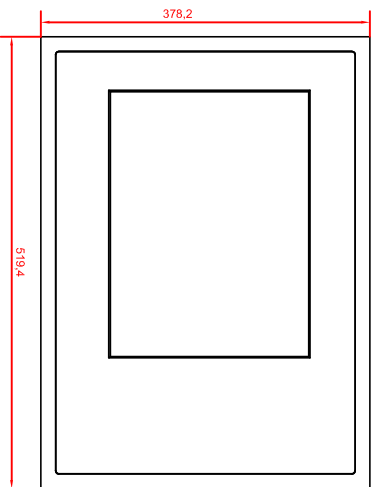

bottom view

CP6622-0001  
 main dimensions  
 dimensions in mm

rear view  
 with  
 install  
 measure

rear view

right view

front view