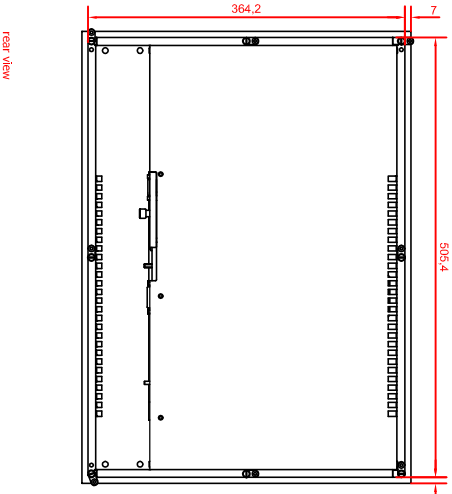

bottom view

CP6622-0001  
 main dimensions  
 dimensions in mm

rear view  
 with  
 install  
 measure

rear view

right view

front view