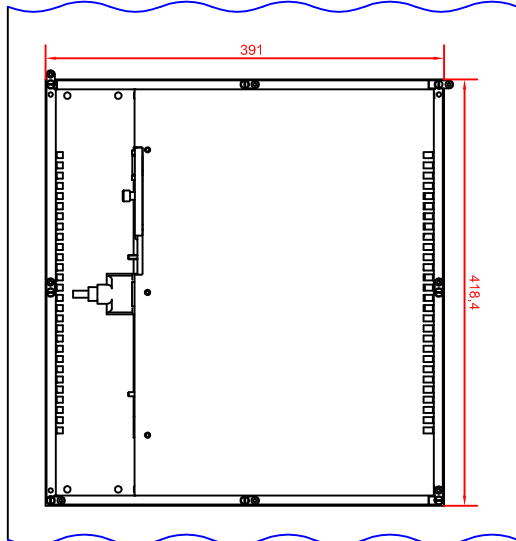

bottom view

CP6612-20001
main dimensions
dimensions in mm

rear view
with
install measure

rear view

right view

front view