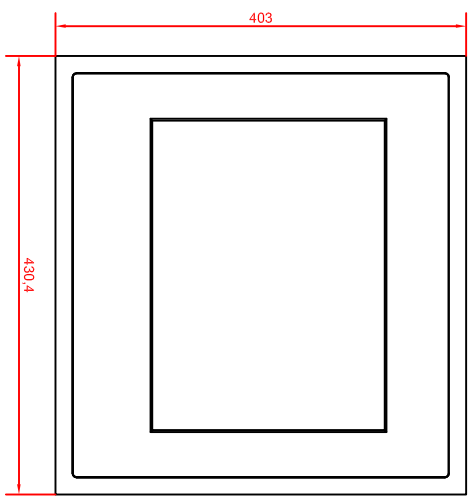

bottom view

CP6612-20001
main dimensions
dimensions in mm

rear view
with
install measure

rear view

right view

front view