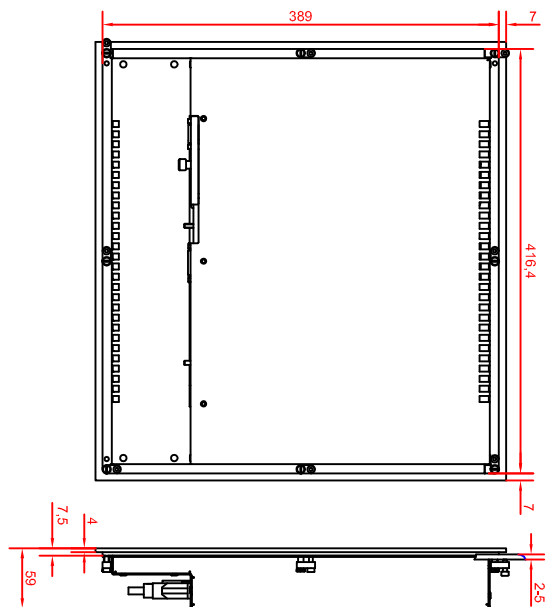

bottom view

CP6612-20001
main dimensions
dimensions in mm

rear view
with
install measure

rear view

right view

front view