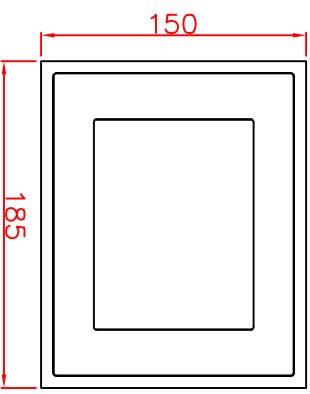

bottom view

rear view
with
install measure

rear view

right view

front view

CP6608-0001
main dimensions
dimensions in mm