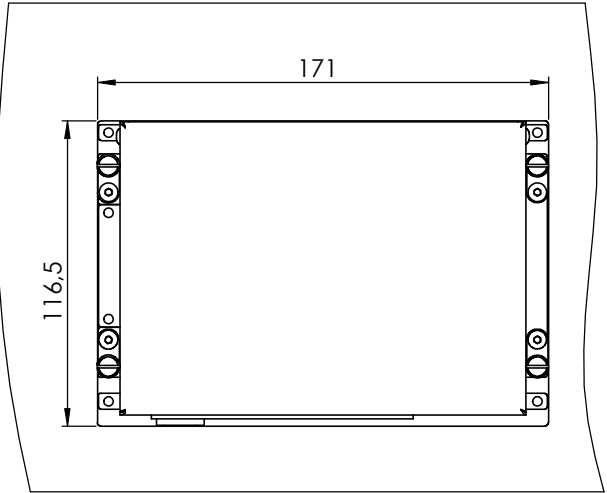

CP6607-0001
main dimensions
dimensions in mm

bottom view

rear view with
install measure

front view

left view

rear view