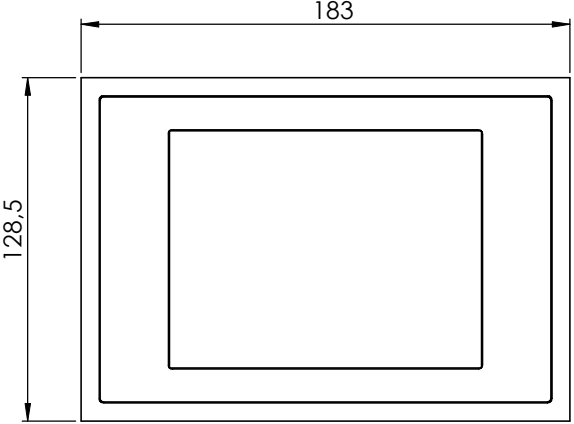

CP6607-0001
main dimensions
dimensions in mm

bottom view

rear view with
install measure

front view

left view

rear view