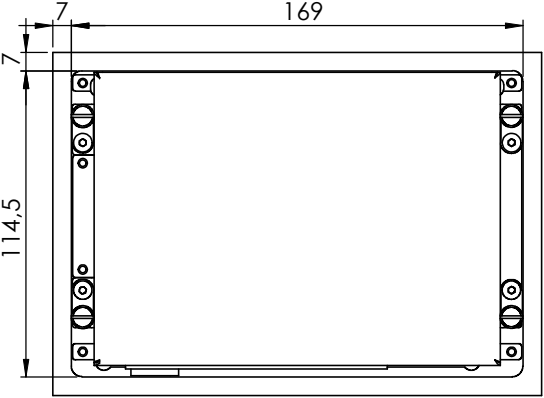

CP6607-0001
main dimensions
dimensions in mm

bottom view

rear view with
install measure

front view

left view

rear view