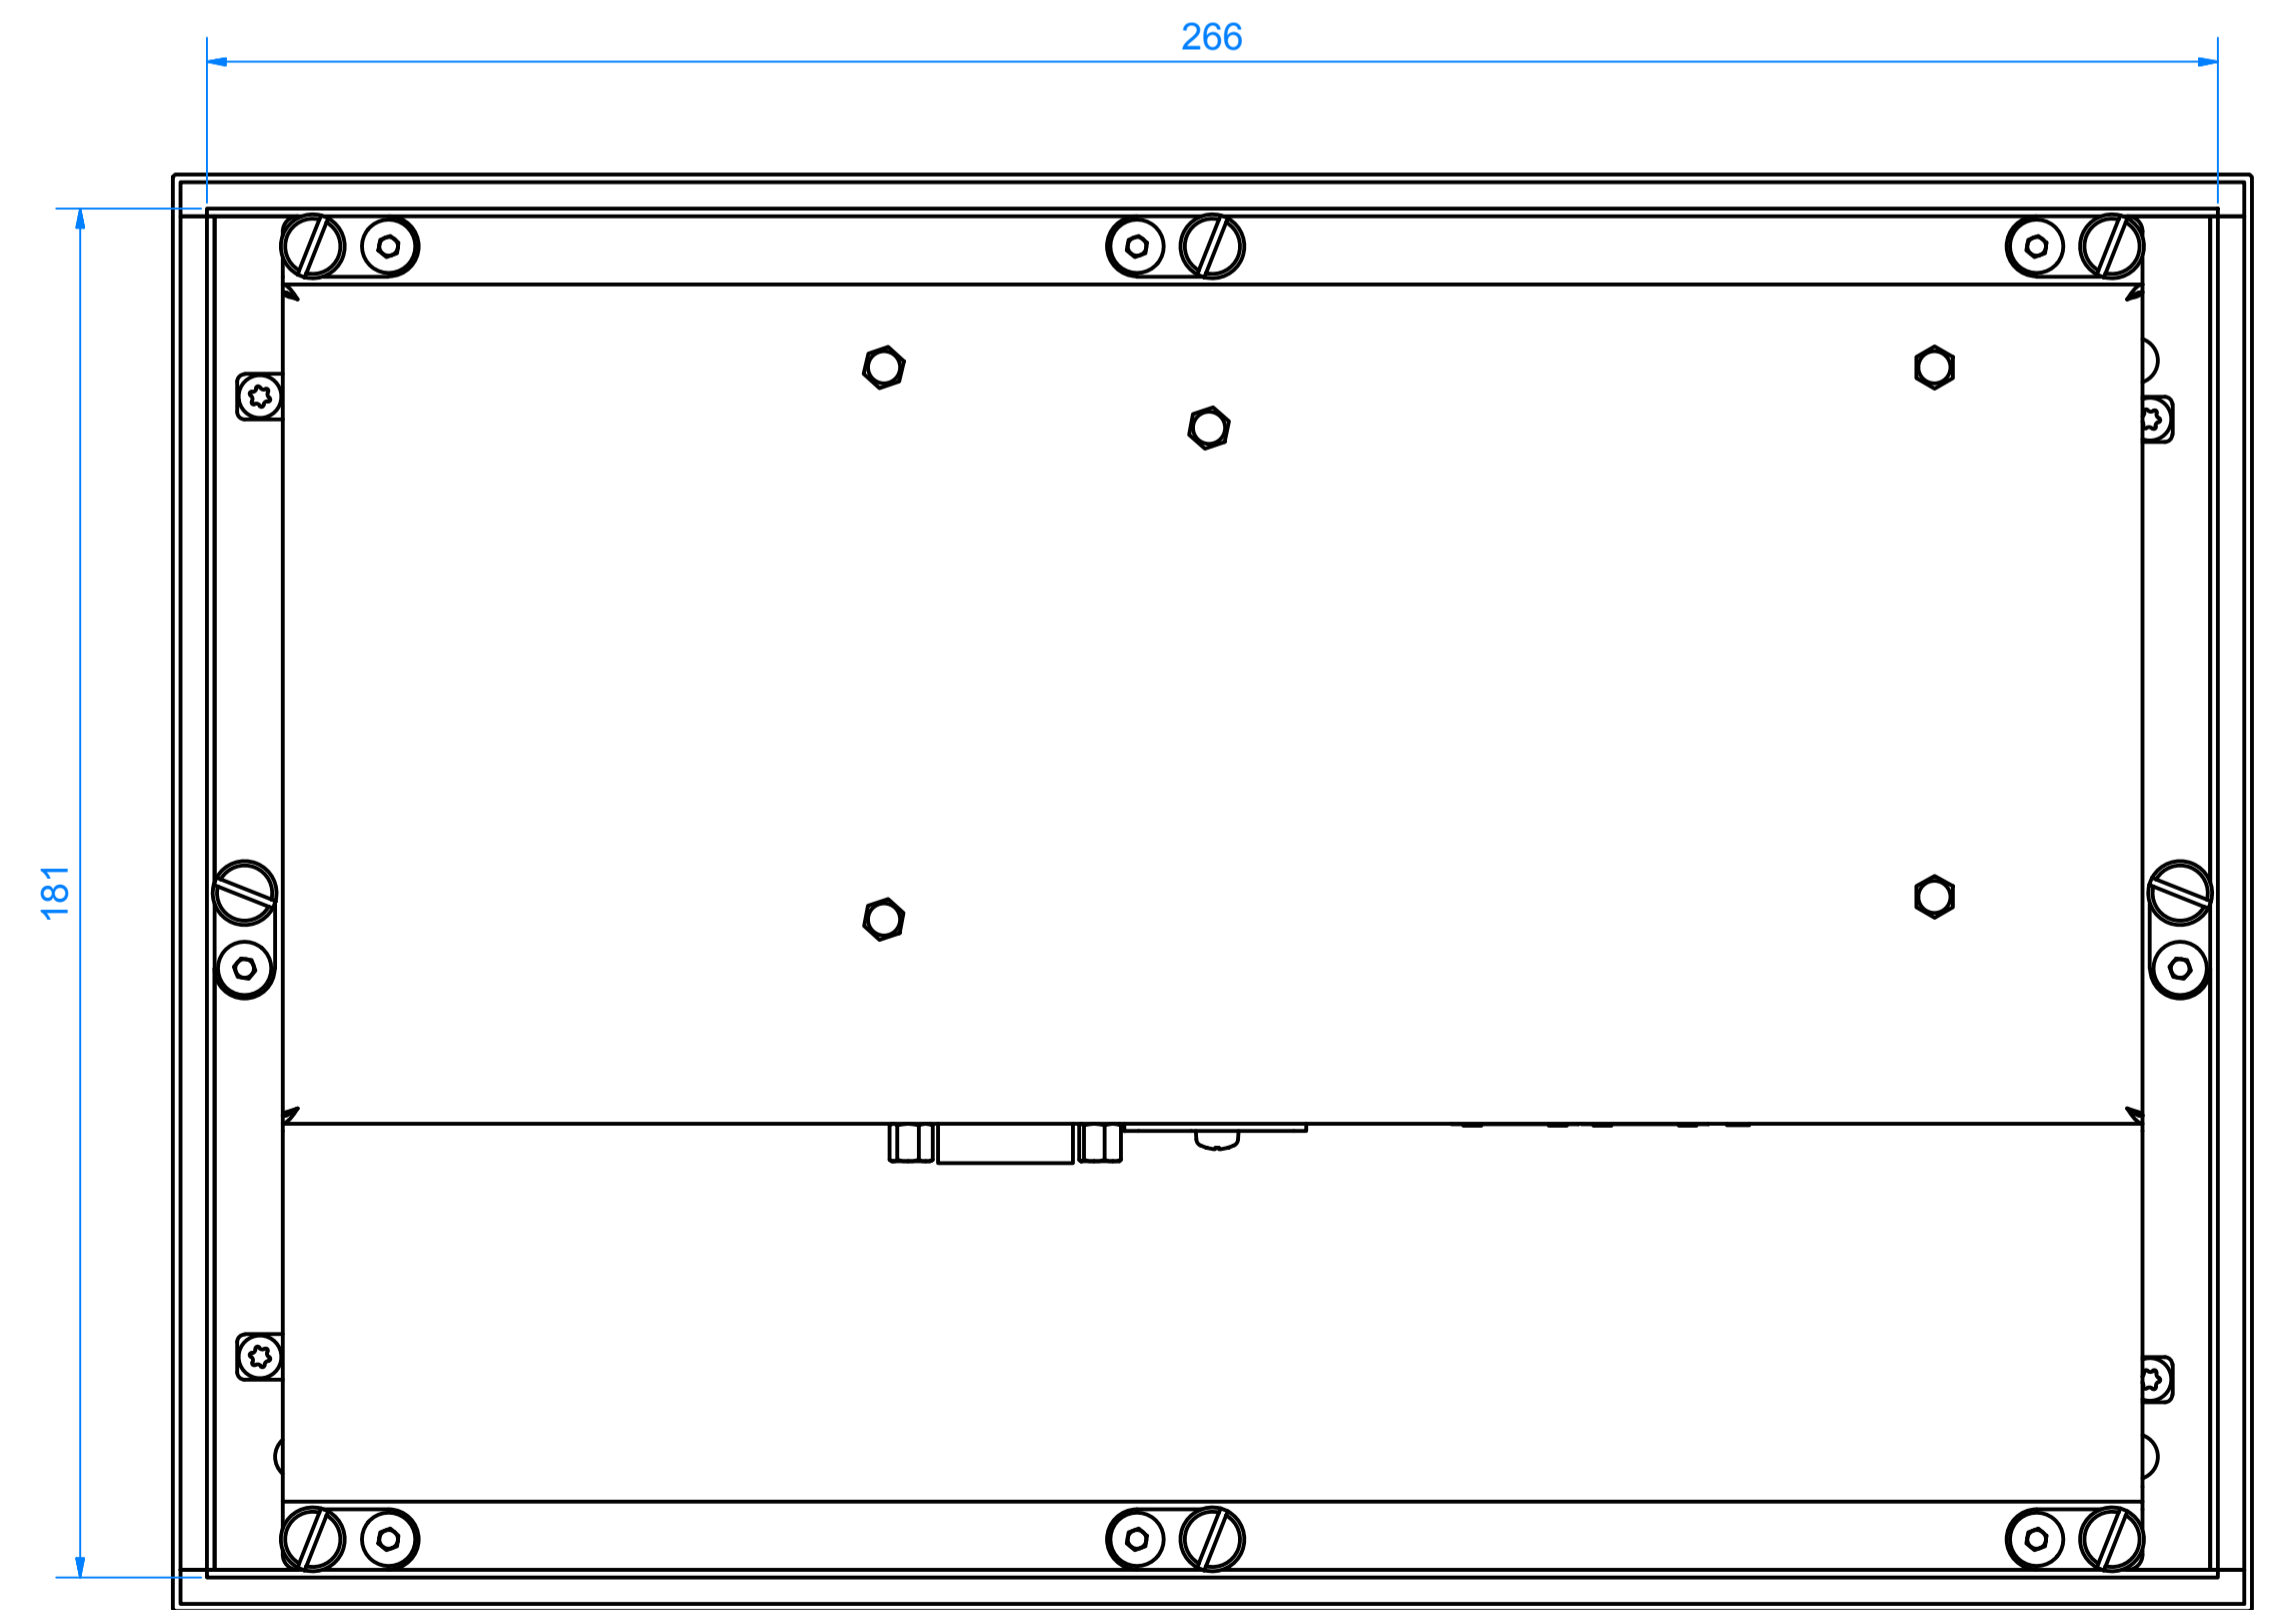

CP6600-0001
main dimensions

front view

left view

rear view with install measure