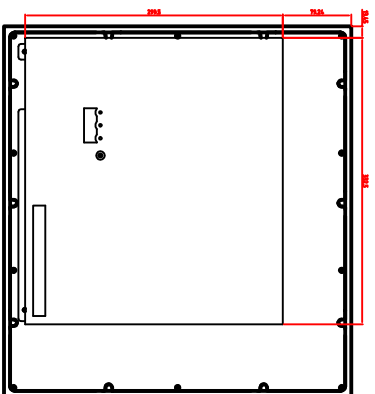

CP6502-0011  
main dimensions

rear view with  
install measure

rear view  
dimensions in mm

right view

front view

top view