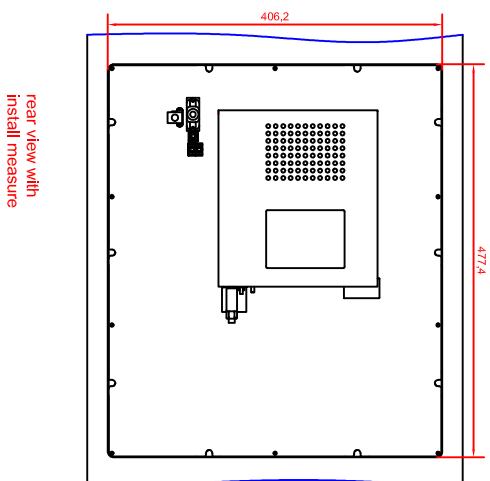

CP6332-0000

main dimensions

rear view with
install measure

front view

left view

dimensions in mm

rear view