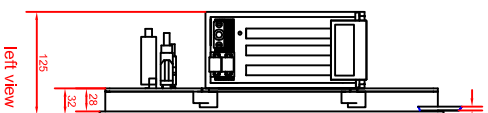

CP6332-0000

main dimensions

rear view with
install measure

front view

left view

dimensions in mm

rear view