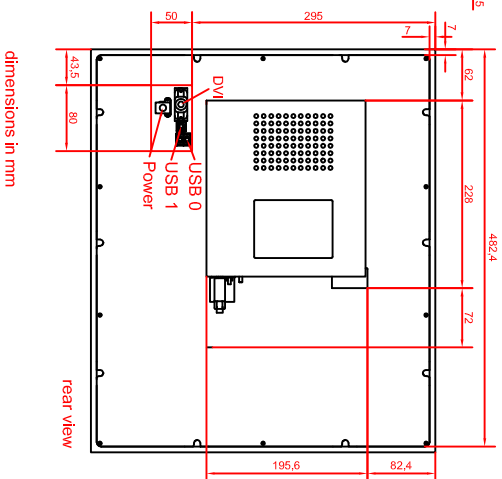

CP6332-0000

main dimensions

rear view with
install measure

front view

left view

dimensions in mm

rear view