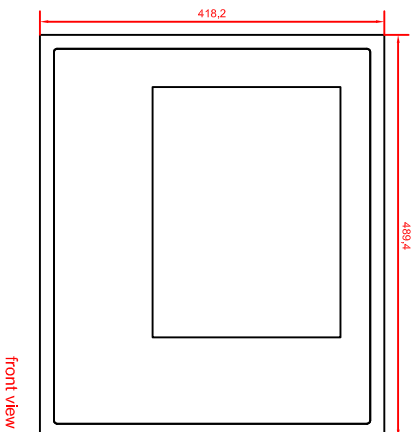

CP6332-0000

main dimensions

rear view with
install measure

front view

left view

dimensions in mm

rear view