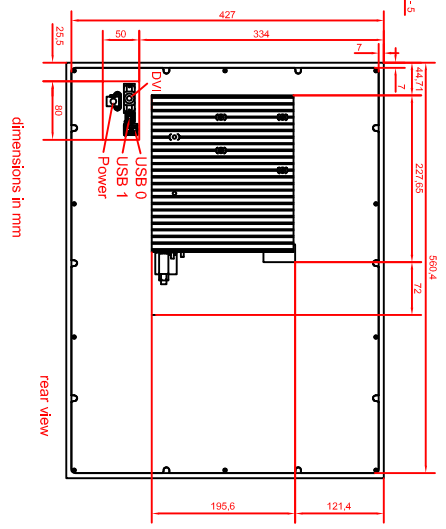

CP6323-0001-D100/D106-M261
main dimensions

dimensions in mm

rear view