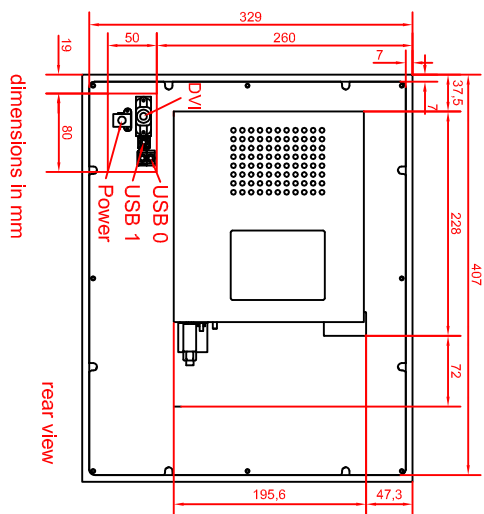

CP6320-0001

main dimensions

rear view with  
install measure

front view

left view

dimensions in mm

rear view