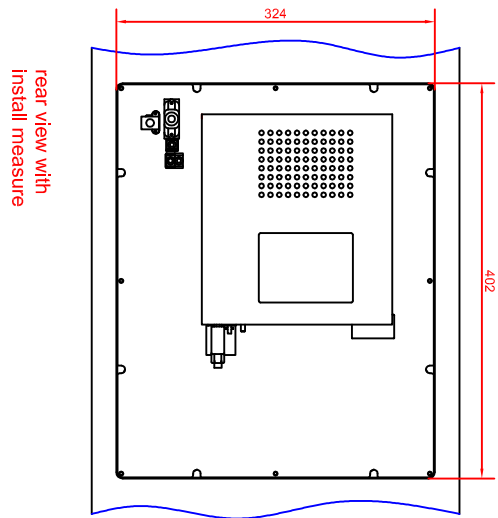

CP6320-0001

main dimensions

rear view with  
install measure

front view

left view

dimensions in mm

rear view