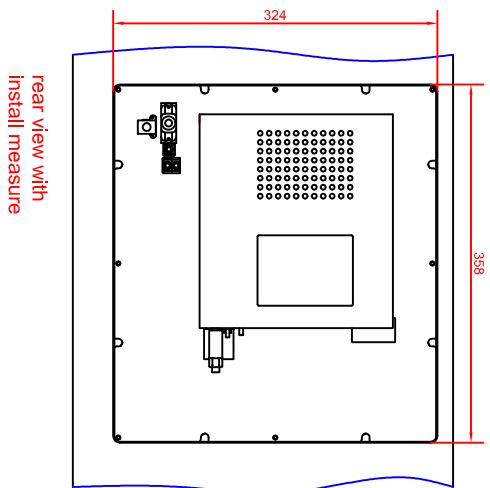

CP6310-0001-D100/D106-M262  
main dimensions

rear view with  
install measure

front view

left view

dimensions in mm

rear view