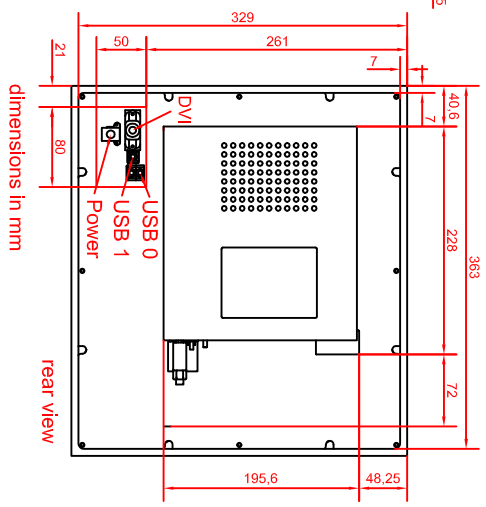

CP6310-0001-D100/D106-M262  
main dimensions

rear view with  
install measure

front view

left view

dimensions in mm

rear view