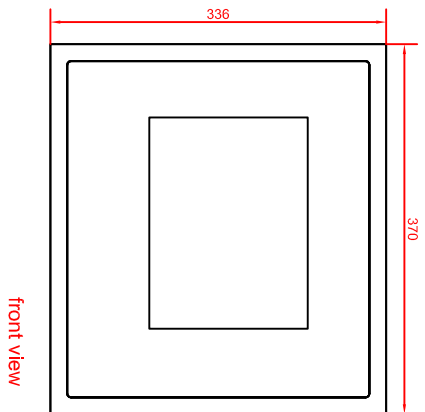

CP6310-0001-D100/D106-M262  
main dimensions

rear view with  
install measure

front view

left view

dimensions in mm

rear view