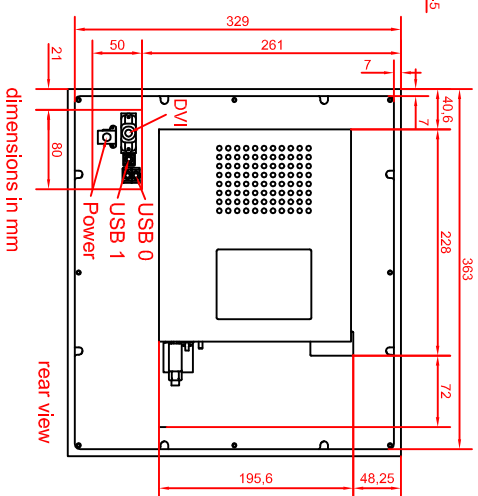

CP6310-0001-D100/D106-M262-M261
main dimensions

rear view with
install measure

front view

left view

dimensions in mm

rear view