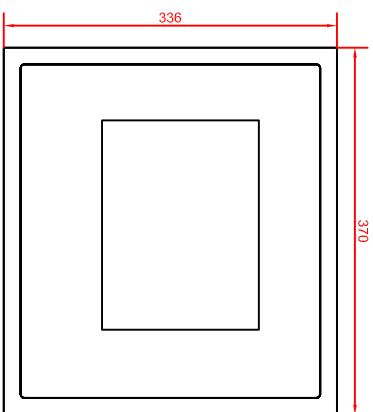

CP6310-0001-D100/D106-M262-M261
main dimensions

rear view with
install measure

front view

left view

dimensions in mm

rear view