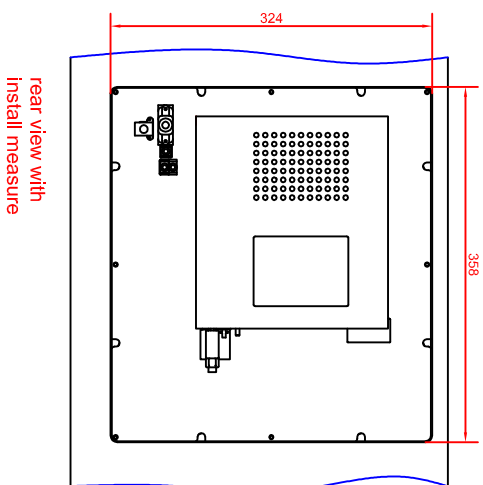

CP6310-0001-D100/D106-M262-M261
main dimensions

rear view with
install measure

front view

left view

dimensions in mm

rear view