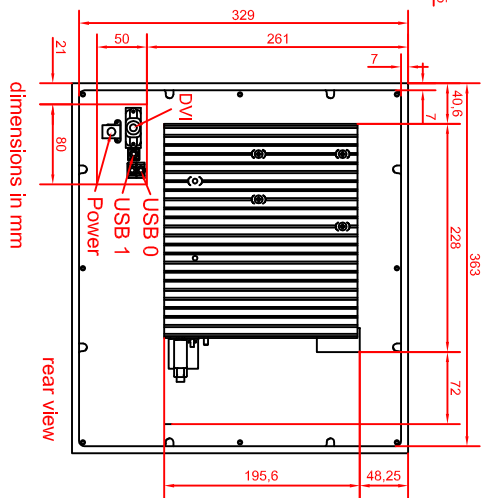

CP6310-0001-D100/D106-M261
main dimensions

rear view with
install measure

front view

left view

dimensions in mm

rear view