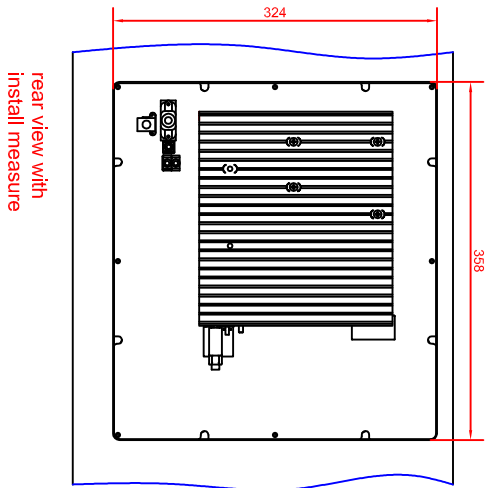

CP6310-0001-D100/D106-M261
main dimensions

rear view with
install measure

front view

left view

dimensions in mm

rear view