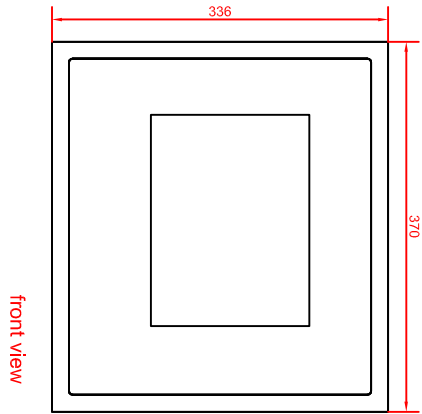

CP6310-0001-D100/D106-M261
main dimensions

rear view with
install measure

front view

left view

dimensions in mm

rear view