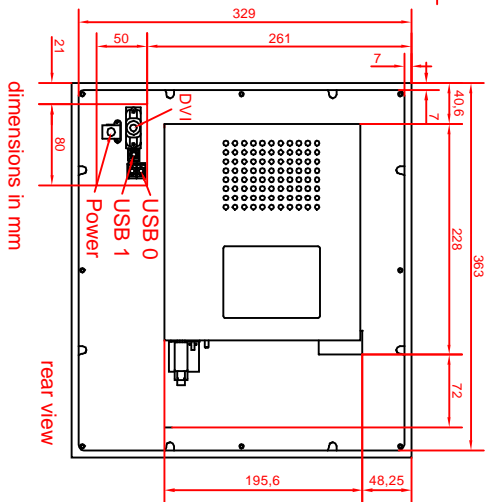

CP6300-0001-0010-D100/D106-M262
main dimensions

rear view with
install measure

front view

left view

dimensions in mm

rear view