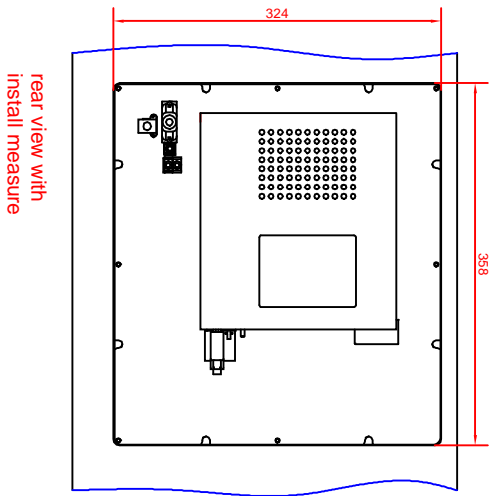

CP6300-0001-0010-D100/D106-M262
main dimensions

rear view with
install measure

front view

left view

dimensions in mm

rear view