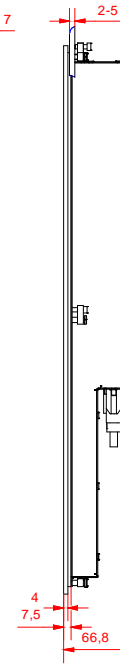

bottom view

CP6233-0002-0000
main dimensions

rear view
with
install measure

rear view
dimensions in mm

right view

front view