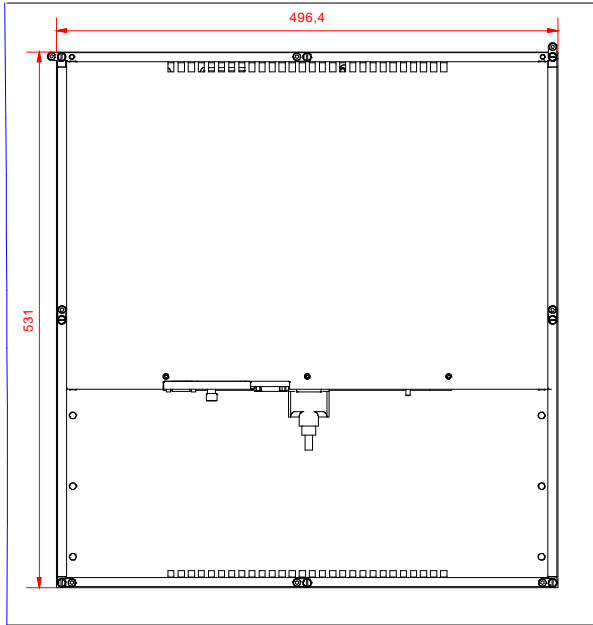

bottom view

CP6233-0002-0000
main dimensions

rear view
with
install measure

rear view
dimensions in mm

right view

front view