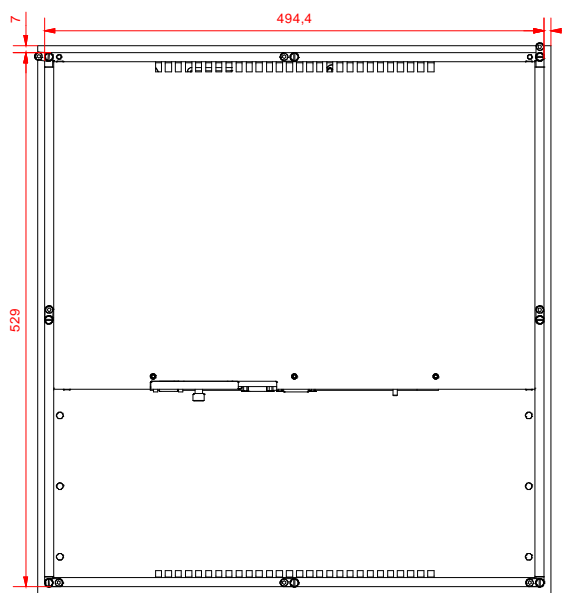

bottom view

CP6233-0002-0000
main dimensions

rear view
with
install measure

rear view
dimensions in mm

right view

front view