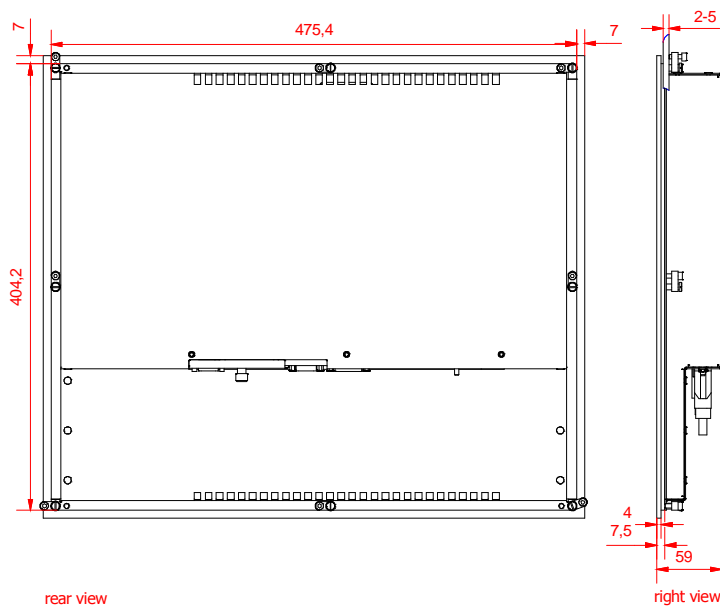

rear view
with
install measure

rear view
dimensions in mm

CP6232-0000-0000
main dimensions

front view