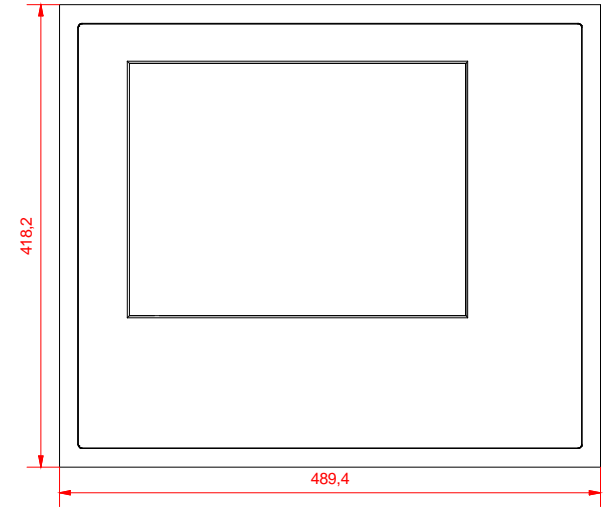

rear view
with
install measure

rear view
dimensions in mm

CP6232-0000-0000
main dimensions

front view