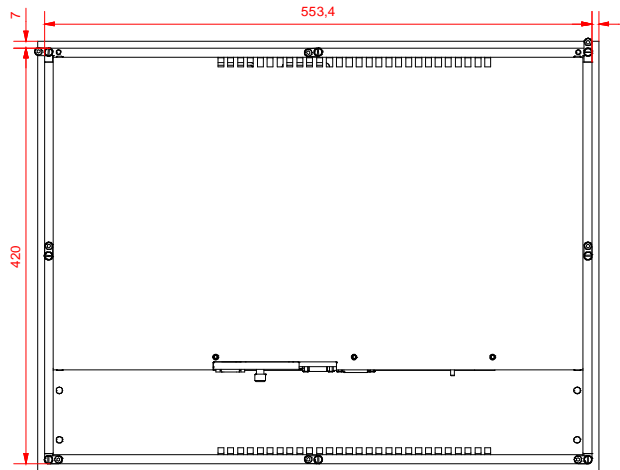

rear view
with
install measure

bottom view

rear view
dimensions in mm

right view

CP6223-0002-0000
main dimensions

front view