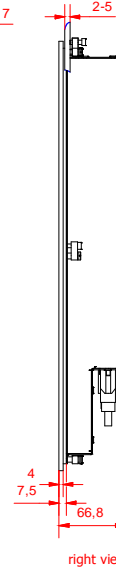

rear view
with
install measure

bottom view

rear view
dimensions in mm

right view

CP6223-0002-0000
main dimensions

front view