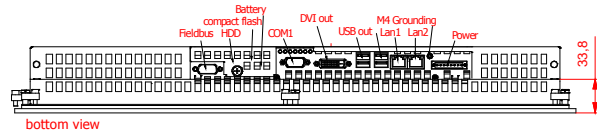

rear view
with
install measure

bottom view

rear view
dimensions in mm

right view

CP6223-0002-0000
main dimensions

front view