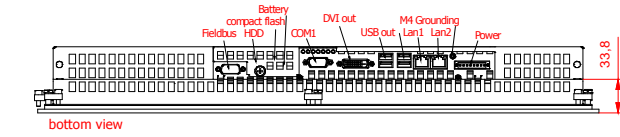

rear view
with
install measure

rear view
dimensions in mm

right view

CP6223-0000-0000
main dimensions

front view