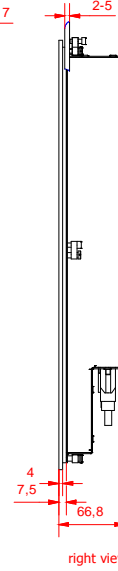

rear view
with
install measure

rear view
dimensions in mm

right view

CP6223-0000-0000
main dimensions

front view