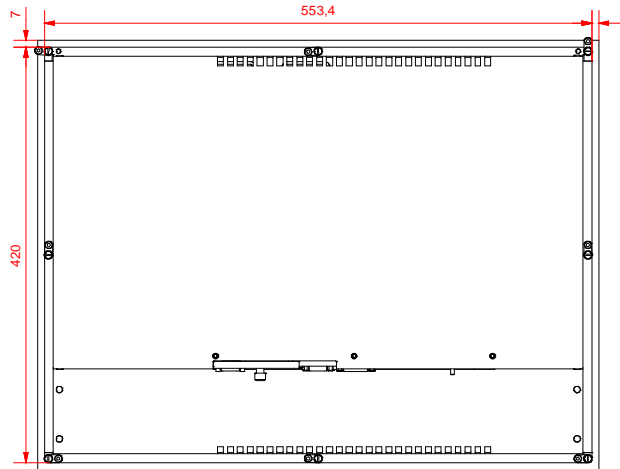

rear view
with
install measure

rear view
dimensions in mm

right view

CP6223-0000-0000
main dimensions

front view