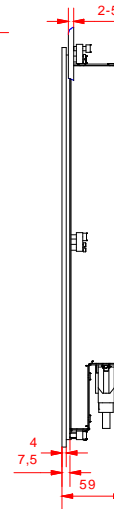

rear view
with
install measure

bottom view

rear view

dimensions in mm

right view

CP6222-0002-0000
main dimensions

front view