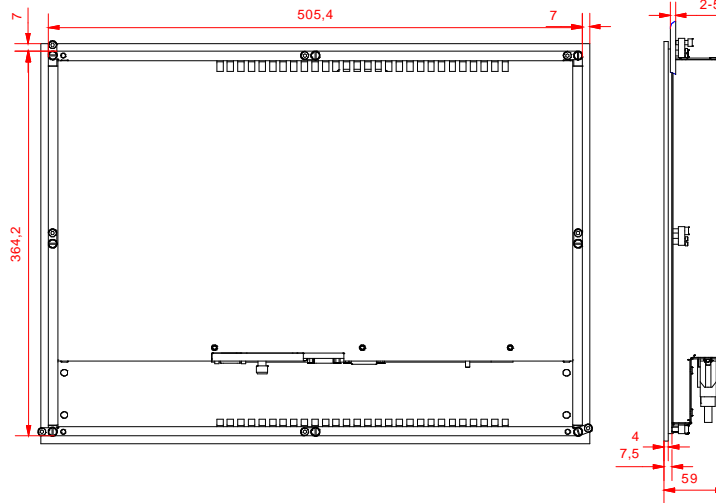

rear view
with
install measure

bottom view

rear view

dimensions in mm

right view

CP6222-0002-0000
main dimensions

front view