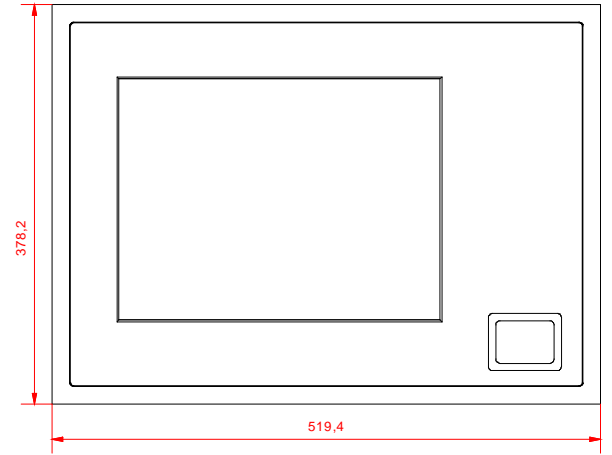

rear view
with
install measure

bottom view

rear view

dimensions in mm

right view

CP6222-0002-0000
main dimensions

front view