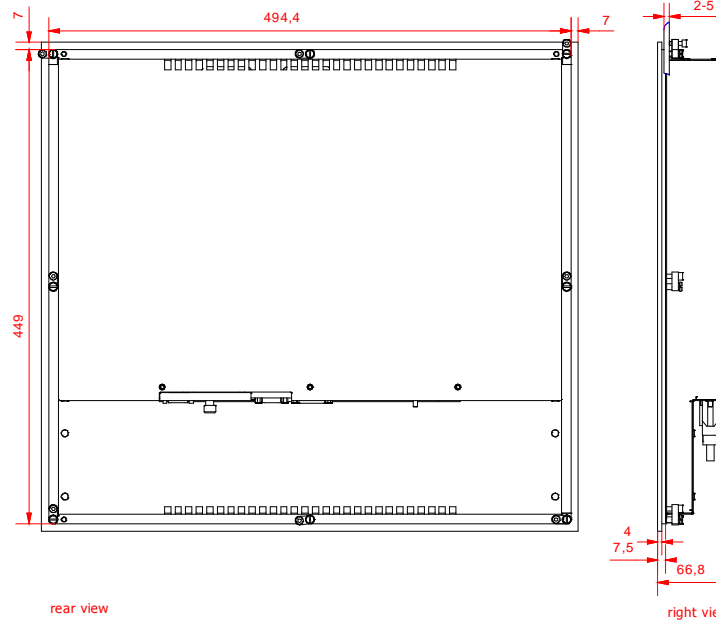

CP6213-0000-0000
main dimensions

rear view
with
install measure

rear view

dimensions in mm