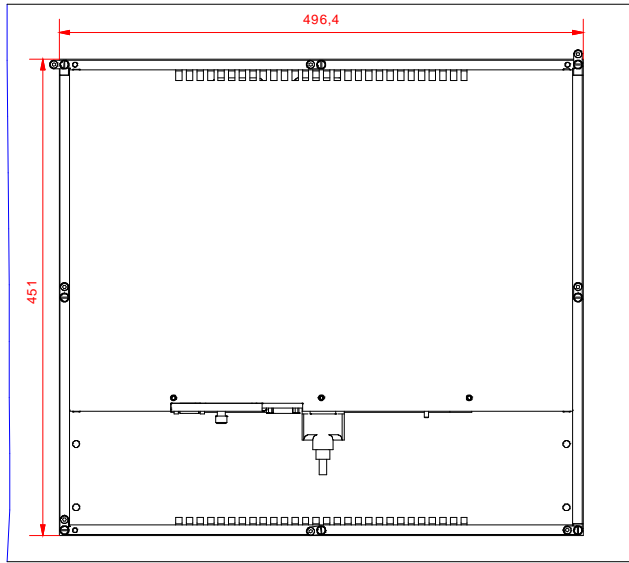

CP6213-0000-0000
main dimensions

rear view
with
install measure

rear view

dimensions in mm