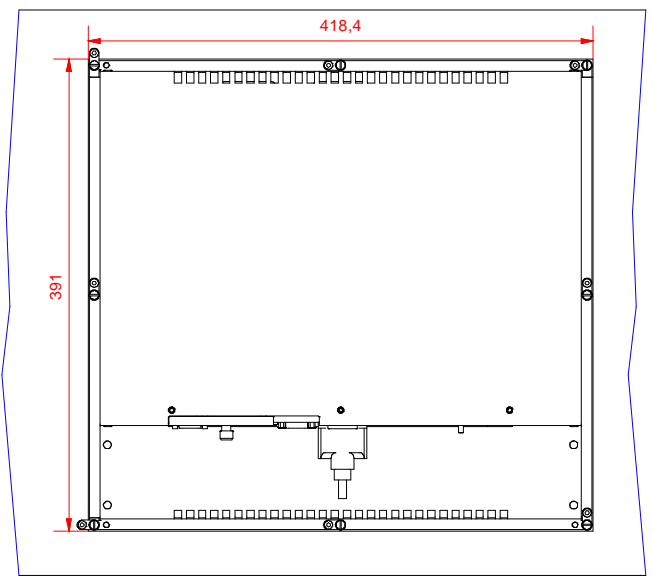

CP6212-0001-0000  
main dimensions

rear view  
with  
install measure

rear view  
dimensions in mm

front view