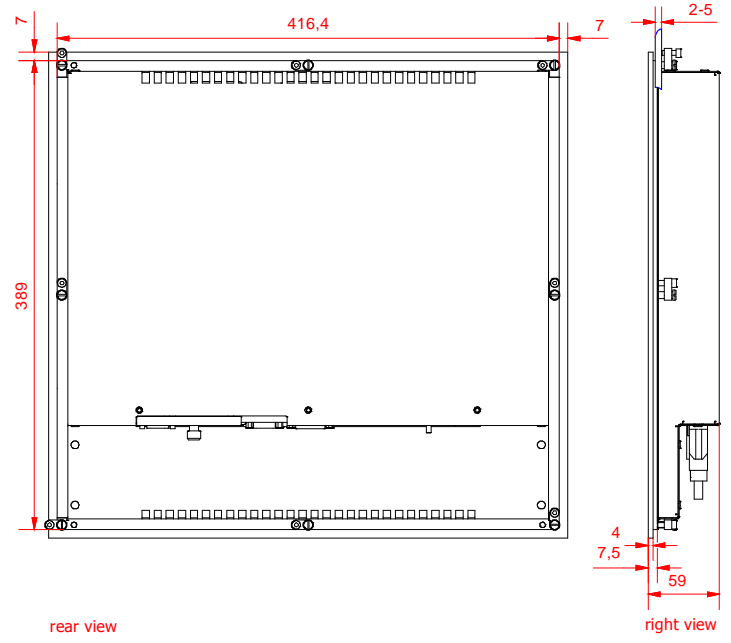

CP6212-0001-0000  
main dimensions

rear view  
with  
install measure

rear view  
dimensions in mm

front view