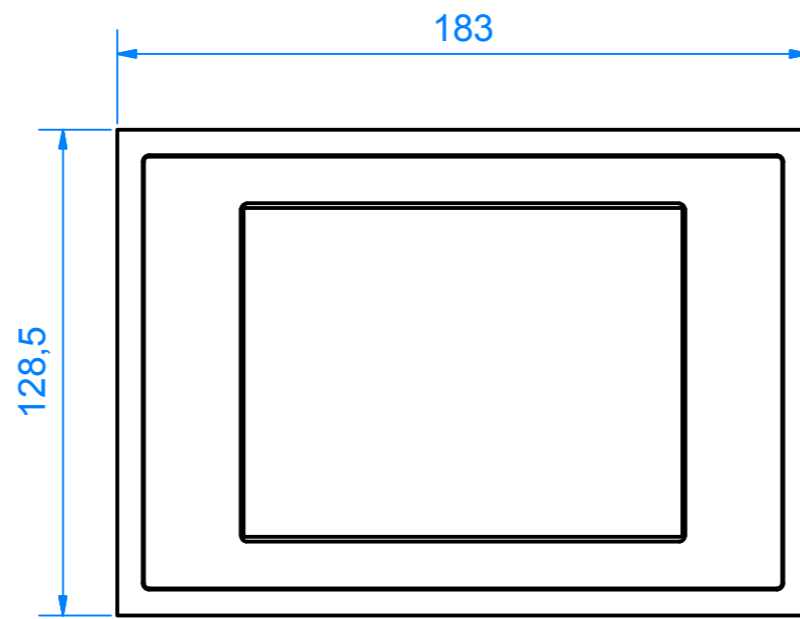

CP6207-0001
main dimensions in mm M 1:2

rear view with
install measure

front view

left view

rear view