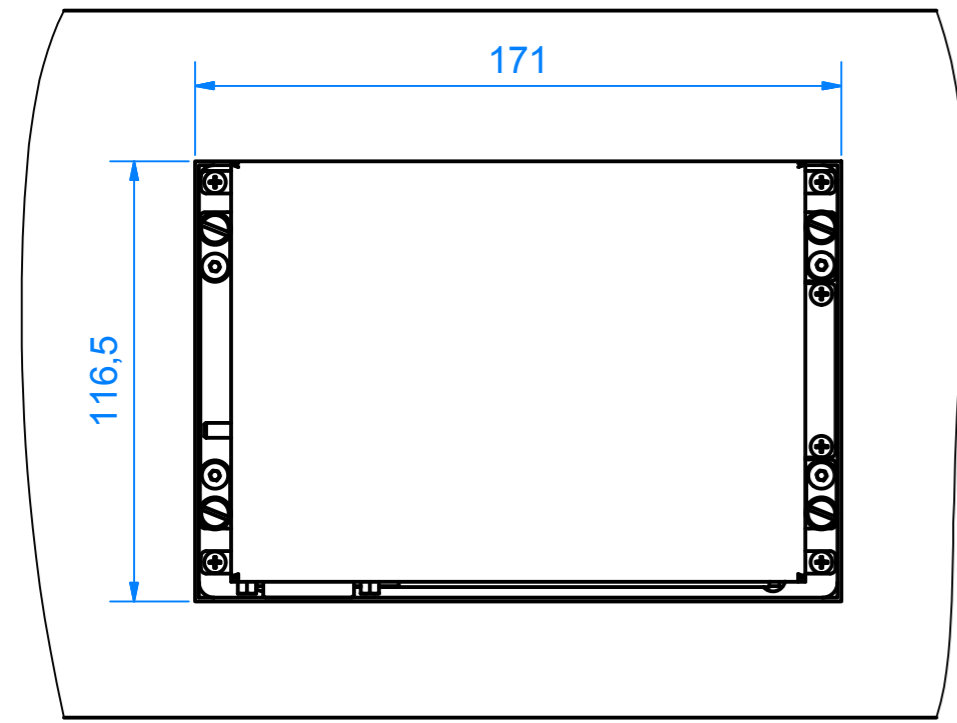

CP6207-0001
main dimensions in mm M 1:2

rear view with
install measure

front view

left view

rear view