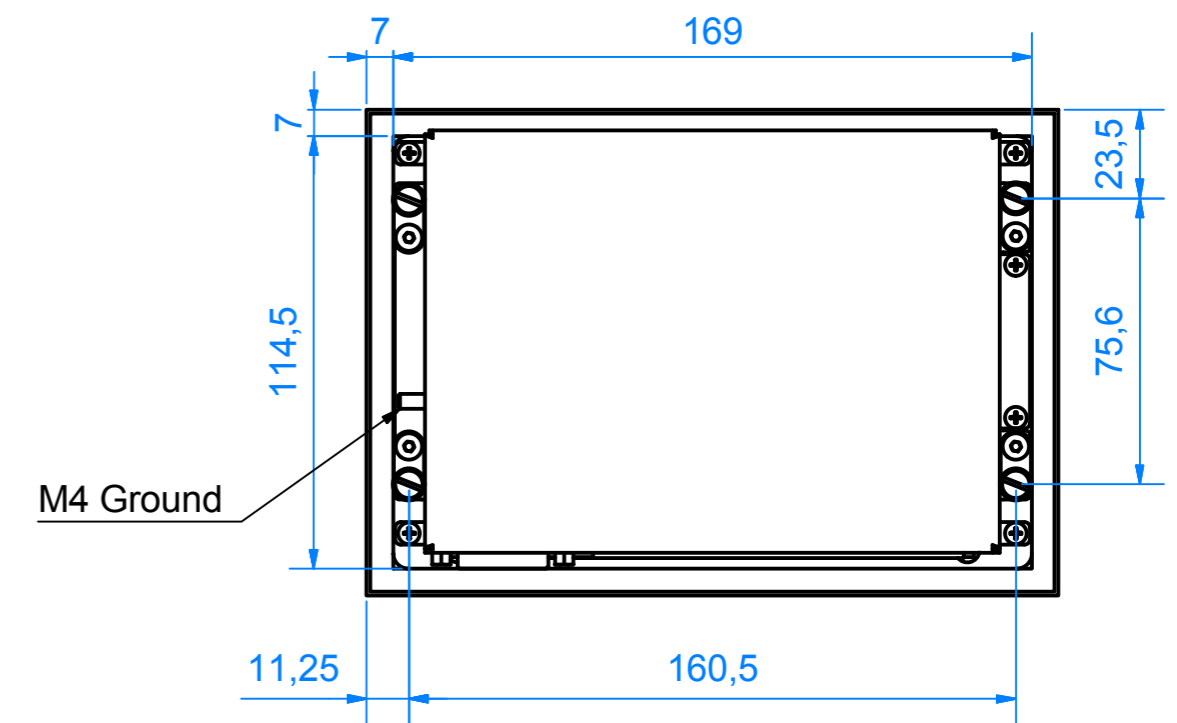

CP6207-0001
main dimensions in mm M 1:2

rear view with
install measure

front view

left view

rear view