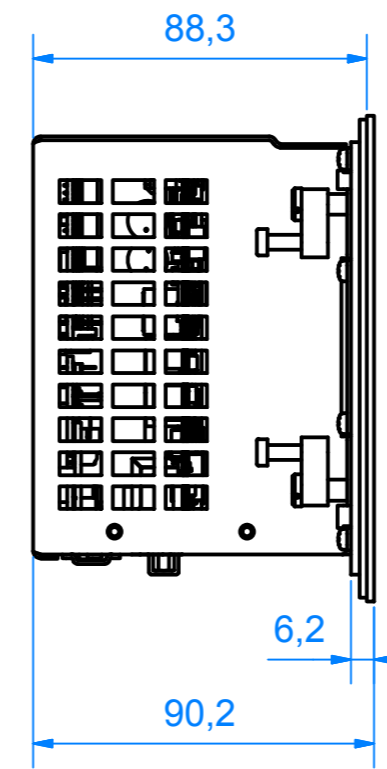

CP6207-0001
main dimensions in mm M 1:2

rear view with
install measure

front view

left view

rear view