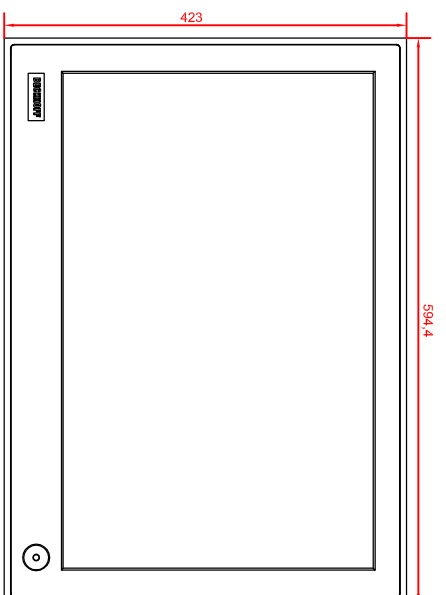

bottom view

rear view with install measure

rear view dimensions in mm

right view

front view

CFE204-021-0030
main dimensions