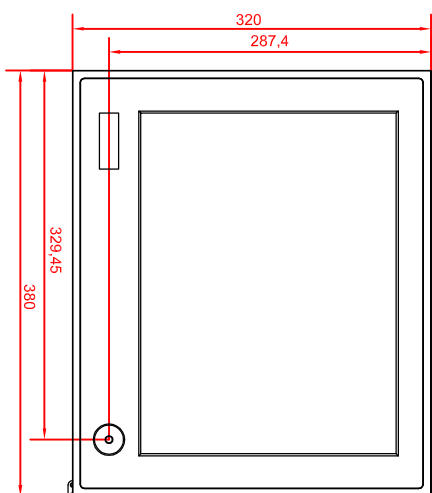

bottom view

rear view  
width  
install measure

rear view  
dimensions in mm

right view

front view

CP6202-0020  
main dimensions