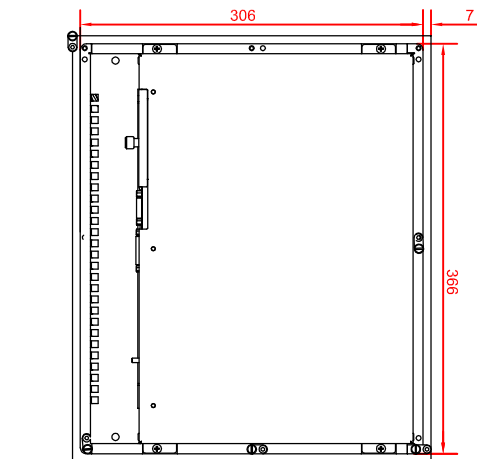

bottom view

rear view  
width  
install measure

rear view  
dimensions in mm

right view

front view

CP6202-0020  
main dimensions