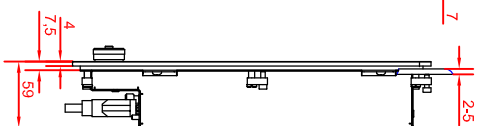

bottom view

rear view  
width  
install measure

rear view  
dimensions in mm

right view

front view

CP6202-0020  
main dimensions