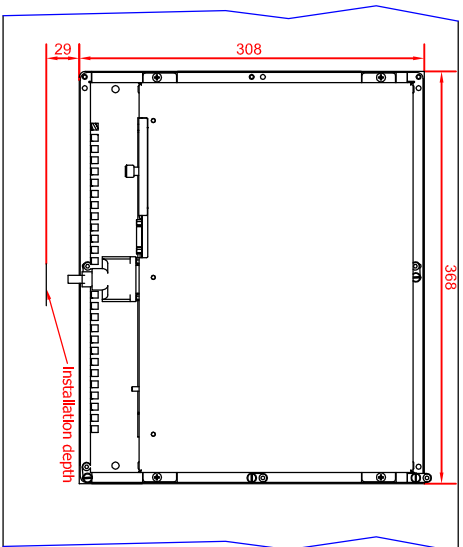

bottom view

rear view  
width  
install measure

rear view  
dimensions in mm

right view

front view

CP6202-0020  
main dimensions