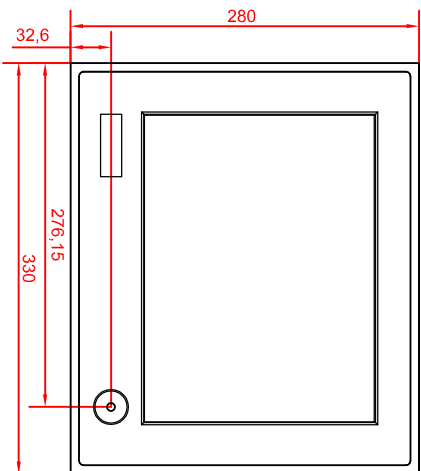

bottom view

rear view
with
instal measure

rear view

dimensions in mm

right view

front view

CP6201-0021
main dimensions