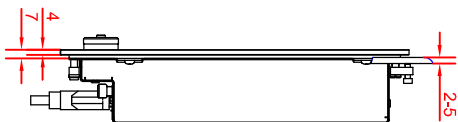

bottom view

rear view
with
instal measure

rear view

dimensions in mm

right view

front view

CP6201-0021
main dimensions