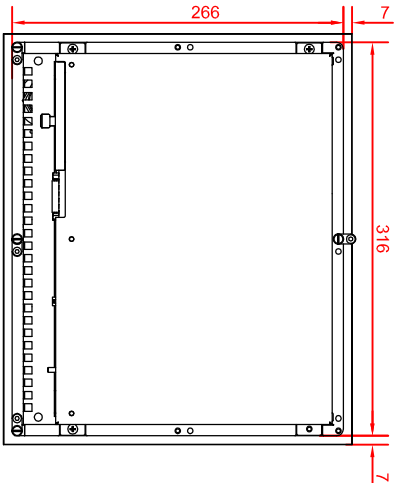

bottom view

rear view
with
instal measure

rear view

dimensions in mm

right view

front view

CP6201-0021
main dimensions