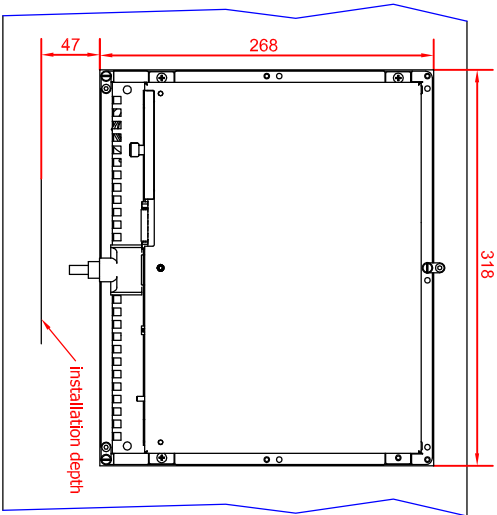

bottom view

rear view
with
instal measure

rear view

dimensions in mm

right view

front view

CP6201-0021
main dimensions