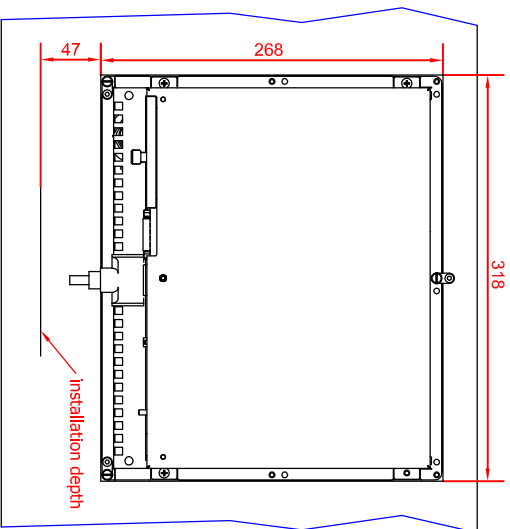

bottom view

CP6201-0020  
main dimensions

rear view  
with  
install measure

rear view

dimensions in mm

right view

front view