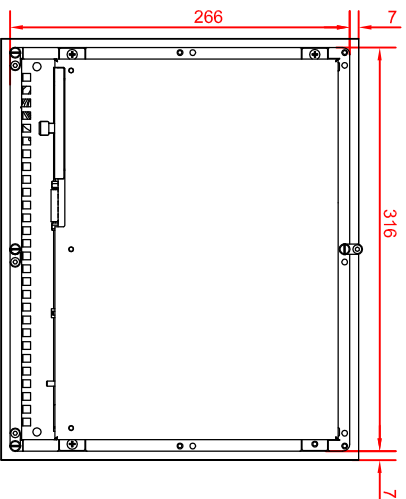

bottom view

CP6201-0020  
main dimensions

rear view  
with  
install measure

rear view

dimensions in mm

right view

front view