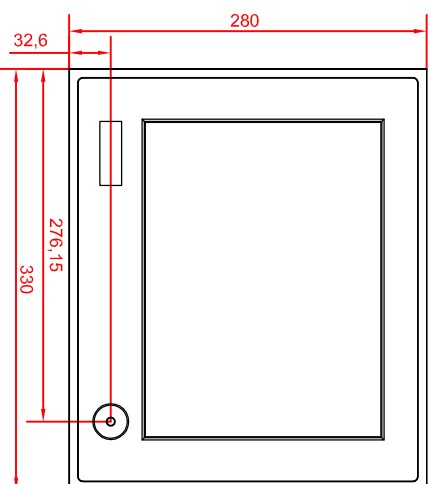

bottom view

CP6201-0020  
main dimensions

rear view  
with  
install measure

rear view

dimensions in mm

right view

front view