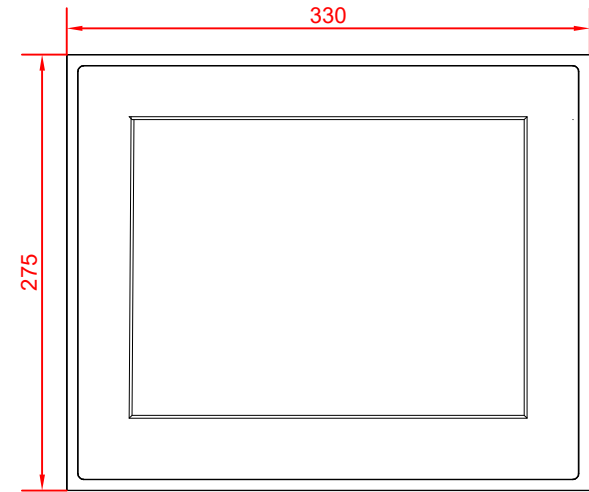

cut out dimension: 263mm x 318mm

rear view

rear view

side view

CP6201-0001

main dimensions an
fixing points

main dimensions

front view