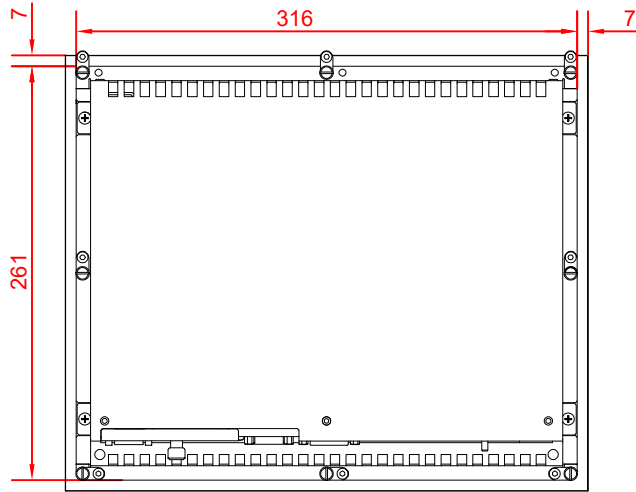

cut out dimension: 263mm x 318mm

rear view

rear view

side view

CP6201-0001

main dimensions an
fixing points

main dimensions

front view