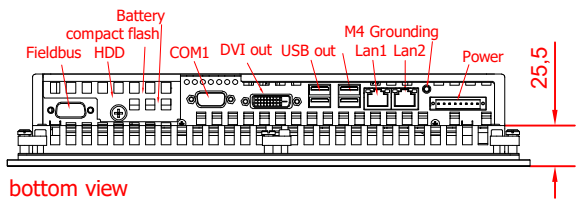

cut out dimension: 263mm x 318mm

rear view

rear view

side view

CP6201-0001

main dimensions an
fixing points

main dimensions

front view