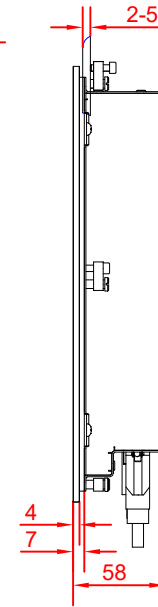

cut out dimension: 263mm x 318mm

rear view

rear view

side view

CP6201-0001

main dimensions an
fixing points

main dimensions

front view