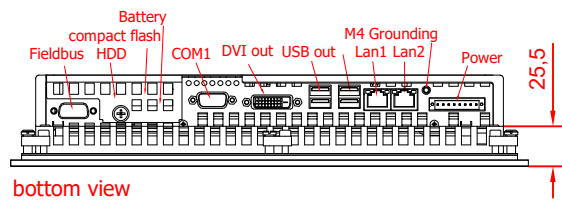

cut out dimension: 263mm x 318mm

rear view

rear view

side view

CP6201-0000

main dimensions an
fixing points

main dimensions

front view