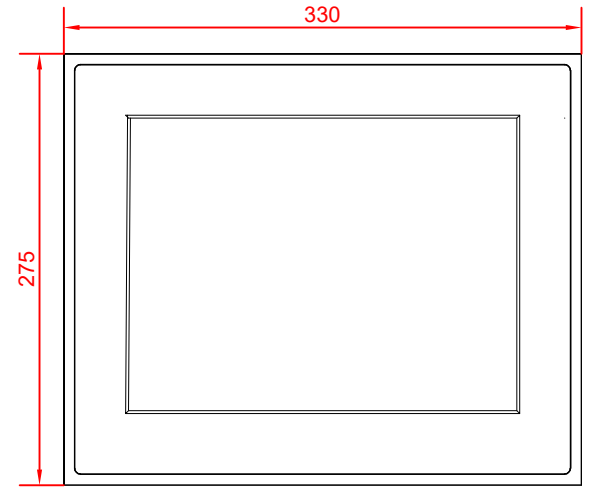

cut out dimension: 263mm x 318mm

rear view

rear view

side view

CP6201-0000

main dimensions an
fixing points

main dimensions

front view