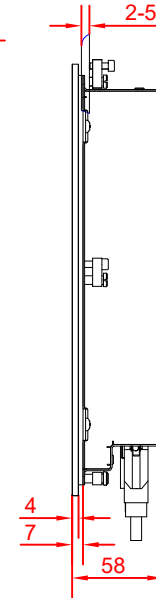

cut out dimension: 263mm x 318mm

rear view

rear view

side view

CP6201-0000

main dimensions an
fixing points

main dimensions

front view