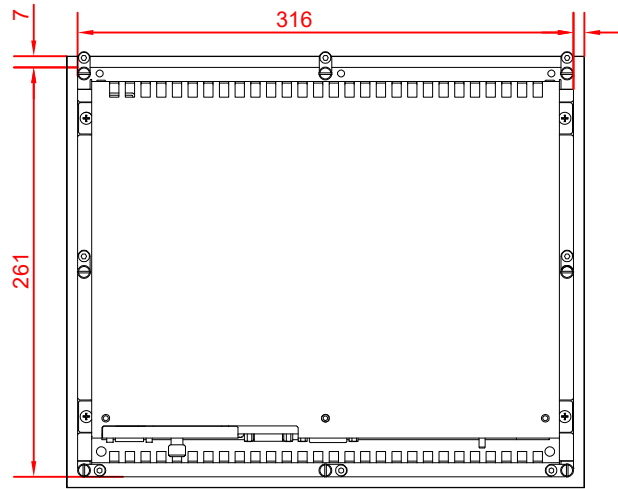

cut out dimension: 263mm x 318mm

rear view

rear view

side view

CP6201-0000

main dimensions an
fixing points

main dimensions

front view