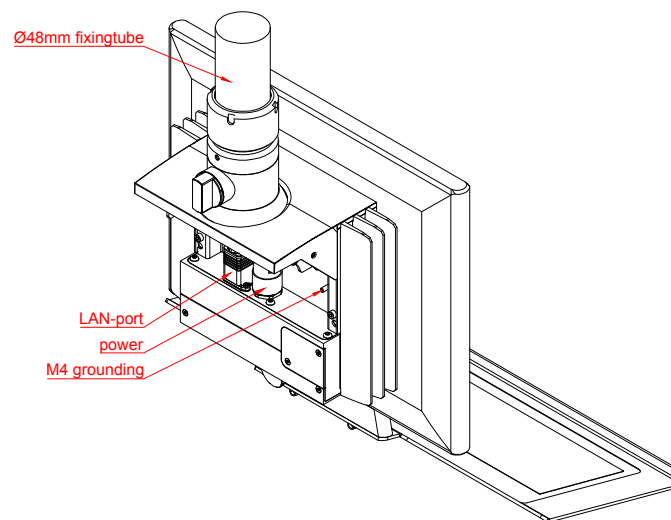

front view

left view

rear view

top view

CP3724-M406

main dimensions and
fixing points

dimensions in mm