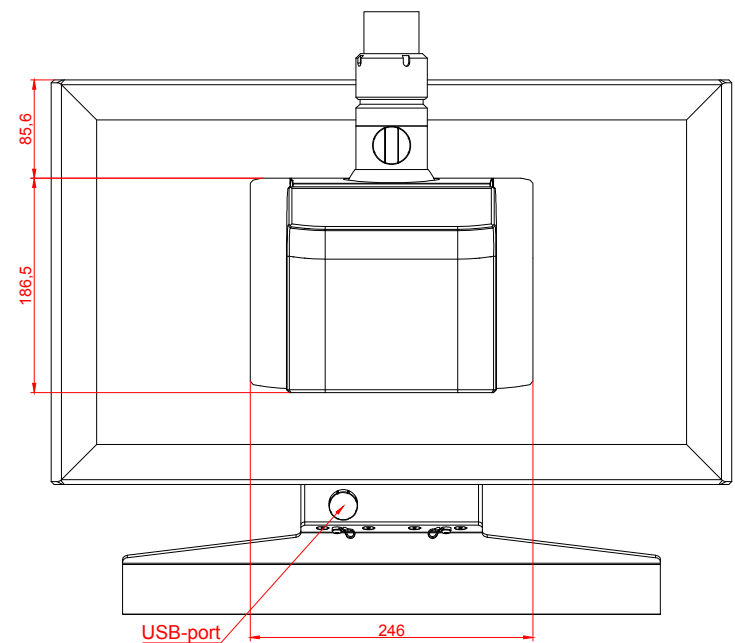

front view

left view

rear view

top view

CP3724-M406

main dimensions and
fixing points

dimensions in mm