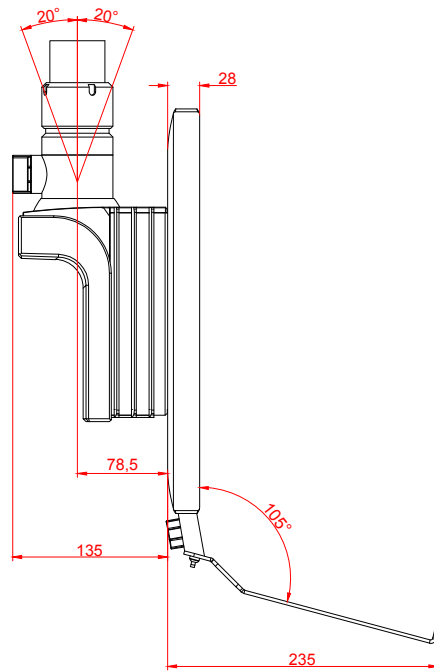

front view

left view

rear view

top view

CP3724-M406

main dimensions and
fixing points

dimensions in mm