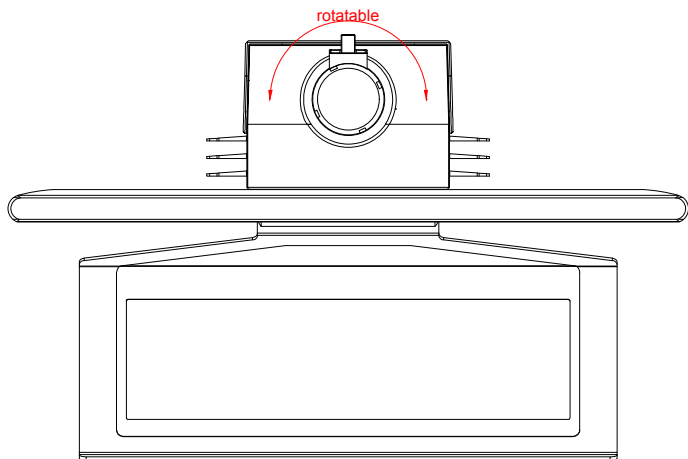

front view

left view

rear view

top view

CP3724-M406

main dimensions and
fixing points

dimensions in mm