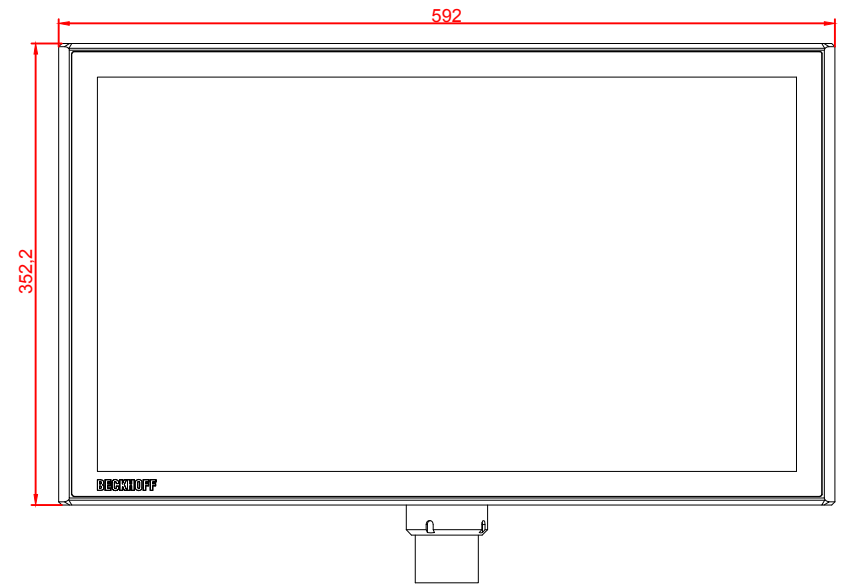

CP3724-M184-E274

main dimensions and  
fixing points

dimensions in mm

bottom view

rear view

left view

front view