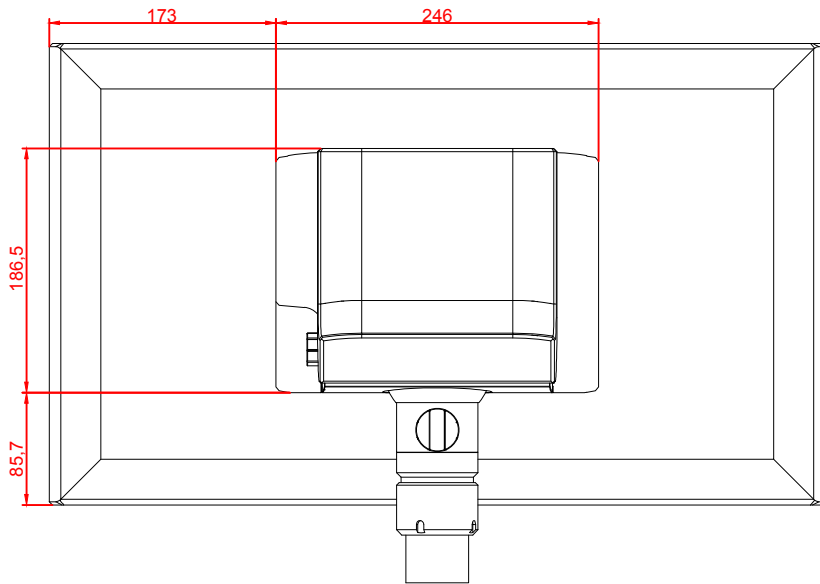

CP3724-M184-E274

main dimensions and  
fixing points

dimensions in mm

bottom view

rear view

left view

front view