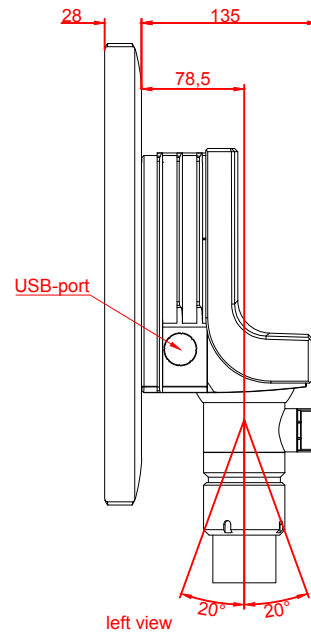

CP3724-M184-E274

main dimensions and  
fixing points

dimensions in mm

bottom view

rear view

left view

front view