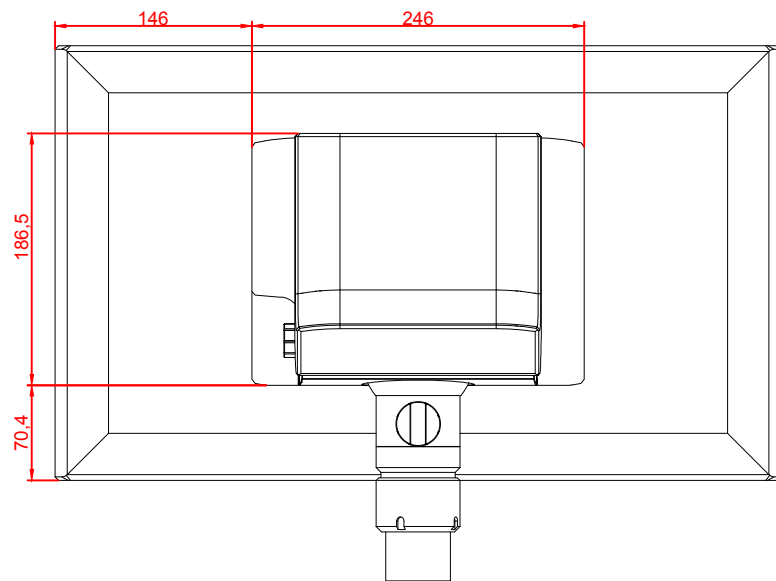

CP3721-M184-E274

main dimensions and
fixing points

dimensions in mm

bottom view

rear view

left view

front view