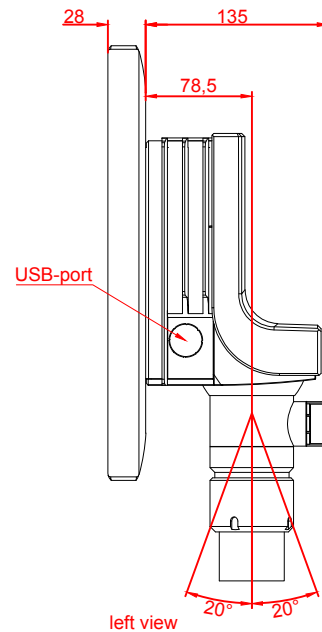

CP3721-M184-E274

main dimensions and
fixing points

dimensions in mm

bottom view

rear view

left view

front view