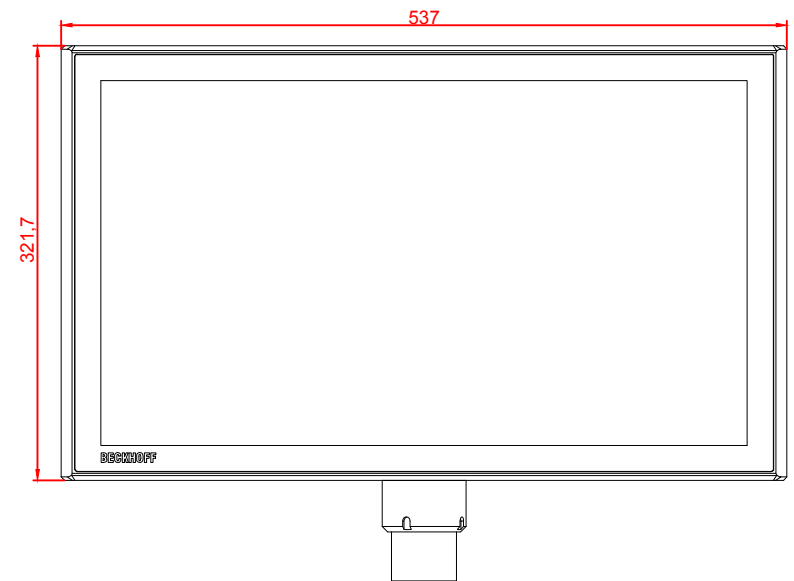

CP3721-M184-E274

main dimensions and
fixing points

dimensions in mm

bottom view

rear view

left view

front view